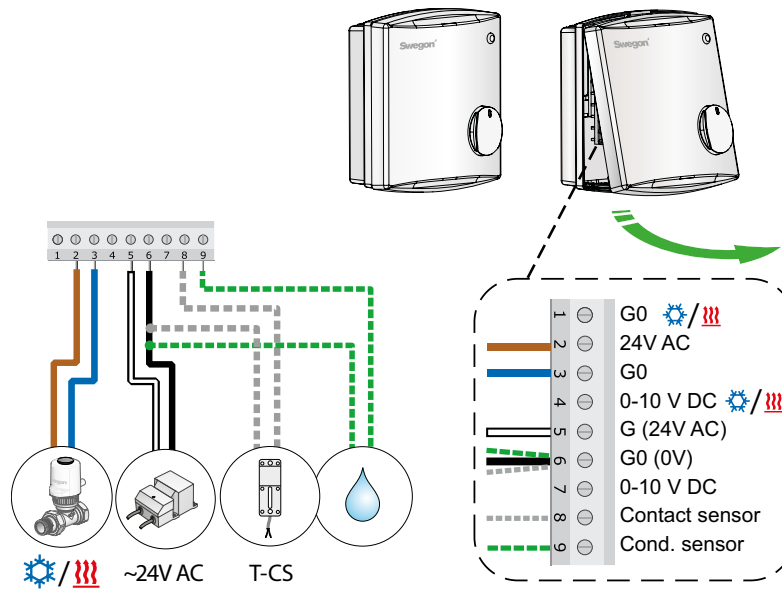

# LUNAd RE-S C/O

Inkoppling - Wiring

20181011  
Art. 81870401

# LUNAd RE-S HME

Inkoppling - Wiring

20181011  
Art. 81870401