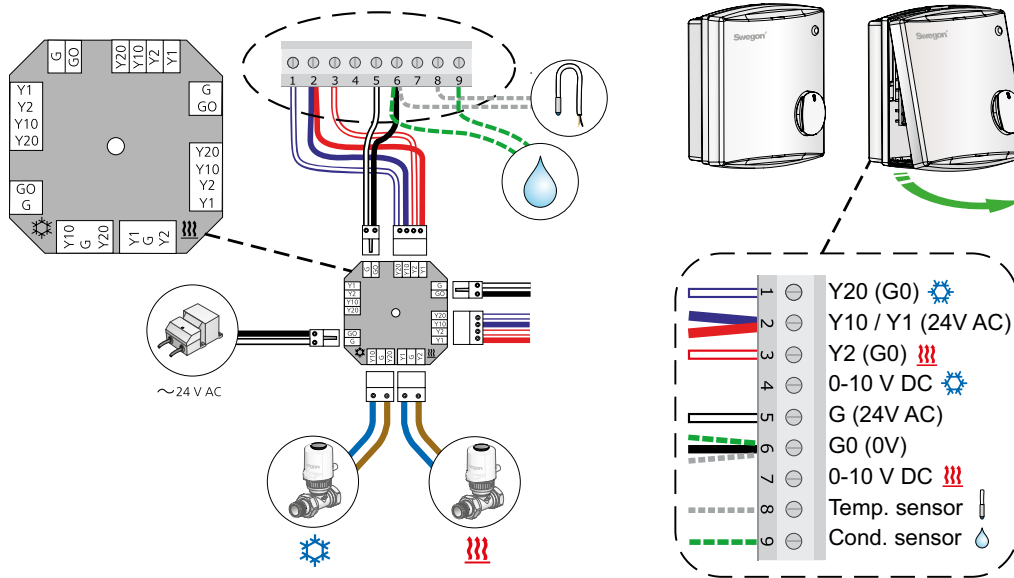

LUNAd RE-1

Inkoppling - Wiring

20181011
Art. 80967201

LUNAd RE-S

Inkoppling - Wiring

20181011
Art. 80967202