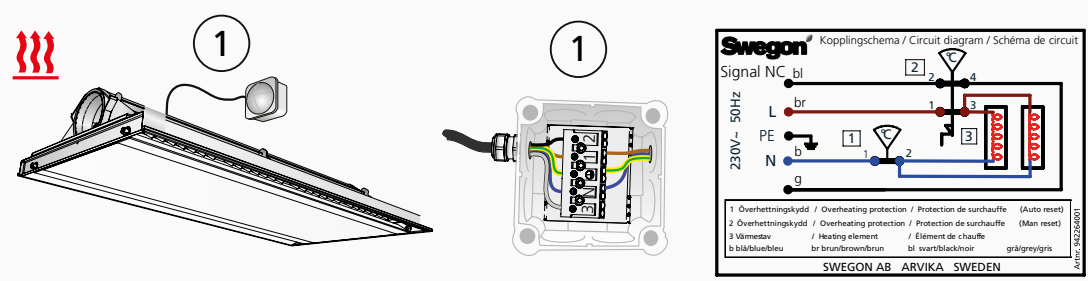

PACIFIC_b-X

Electrical heating / Elvärme

20181024

LUNA

1. Kopplingsbox, fabriksmonterad på PACIFIC.
2. Relä Triac-enhet ADAPT Triac
3. Allpolig brytare, brytavstånd >3mm.

1. Junction box, PACIFIC factory fitted
2. Relay ADAPT Triac Triac unit
3. Double-pole switch, contact separation >3mm.

CONDUCTOR

-  1. Kopplingsbox, fabriksmonterad på PACIFIC
- 2. Relä ADAPT Triac.
- 3. Allpolig brytare, brytavstånd >3mm.

-  1. Junction box, PACIFIC factory fitted
- 2. Relay ADAPT Triac
- 3. Double-pole switch, contact separation >3mm.

~~LUNA~~ CONDUCTOR

-  1. Kopplingsbox, fabriksmonterad på PACIFIC

-  1. Junction box, PACIFIC factory fitted

The appliance is not to be used by children or persons with reduced physical, sensory or mental capabilities, or lack of experience and knowledge, unless they have been given supervision or instruction.
Children being supervised not to play with the appliance.