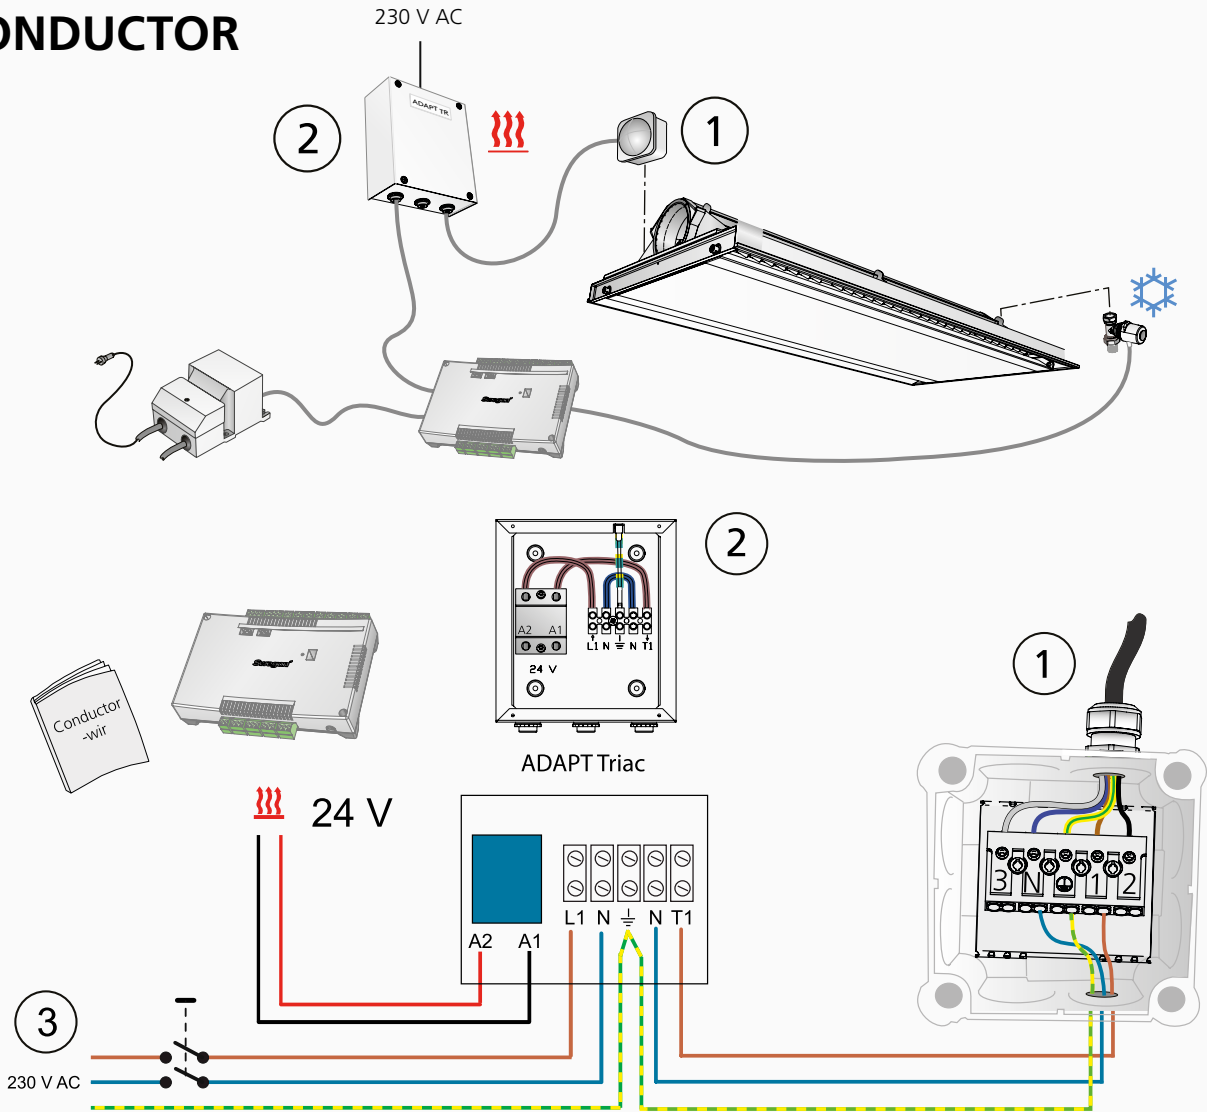

PACIFIC_b-X

Electrical heating / Elvärme

20181024

LUNA

1. Kopplingsbox, fabriksmonterad på PACIFIC.
2. Relä Triac-enhet ADAPT Triac
3. Allpolig brytare, brytavstånd >3mm.

1. Junction box, PACIFIC factory fitted
2. Relay ADAPT Triac Triac unit
3. Double-pole switch, contact separation >3mm.

CONDUCTOR

-  1. Kopplingsbox, fabriksmonterad på PACIFIC
- 2. Relä ADAPT Triac.
- 3. Allpolig brytare, brytavstånd >3mm.

-  1. Junction box, PACIFIC factory fitted
- 2. Relay ADAPT Triac
- 3. Double-pole switch, contact separation >3mm.

~~LUNA~~ CONDUCTOR

-  1. Kopplingsbox, fabriksmonterad på PACIFIC

-  1. Junction box, PACIFIC factory fitted

The appliance is not to be used by children or persons with reduced physical, sensory or mental capabilities, or lack of experience and knowledge, unless they have been given supervision or instruction.
Children being supervised not to play with the appliance.

Instructions for heaters for mounting at high level state that the heater must be installed at least 1,8m above the floor. Necessity to allow disconnection of the appliance from the supply after installation, by accessible plug or a switch in the fixed wiring.