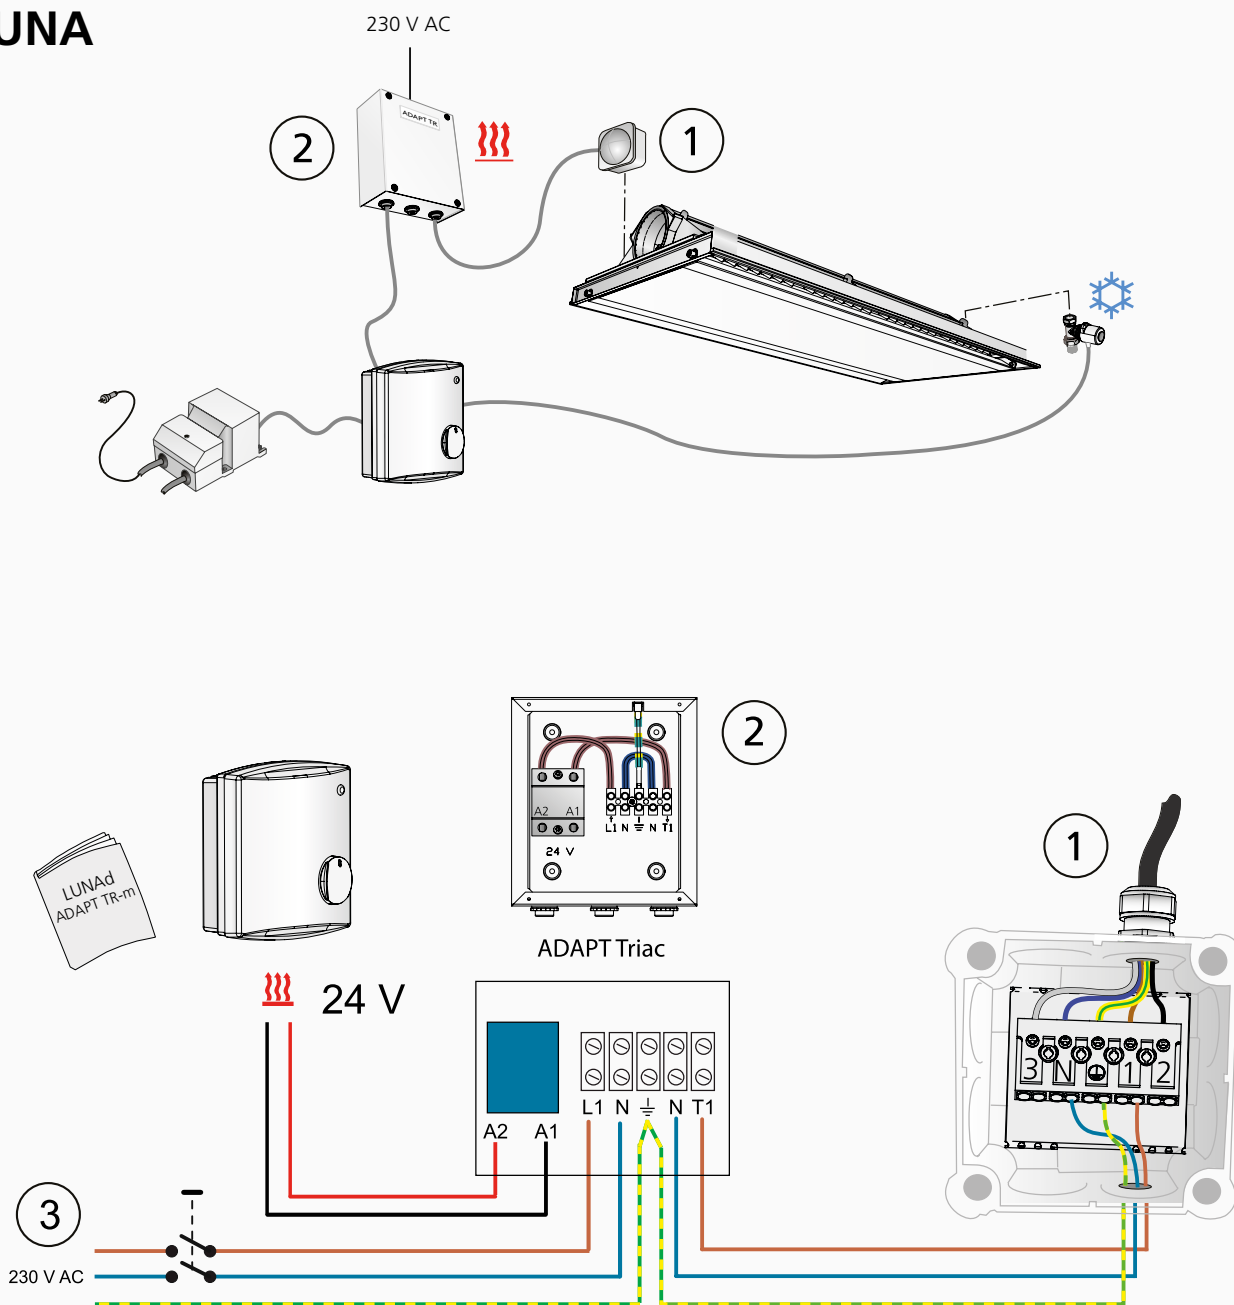

PACIFIC_b-X

Electrical heating / Elvärme

20181024

LUNA

1. Kopplingsbox, fabriksmonterad på PACIFIC.
2. Relä Triac-enhet ADAPT Triac
3. Allpolig brytare, brytavstånd >3mm.

1. Junction box, PACIFIC factory fitted
2. Relay ADAPT Triac Triac unit
3. Double-pole switch, contact separation >3mm.

CONDUCTOR

-  1. Kopplingsbox, fabriksmonterad på PACIFIC
- 2. Relä ADAPT Triac.
- 3. Allpolig brytare, brytavstånd >3mm.

-  1. Junction box, PACIFIC factory fitted
- 2. Relay ADAPT Triac
- 3. Double-pole switch, contact separation >3mm.

~~LUNA~~ CONDUCTOR

-  1. Kopplingsbox, fabriksmonterad på PACIFIC

-  1. Junction box, PACIFIC factory fitted

The appliance is not to be used by children or persons with reduced physical, sensory or mental capabilities, or lack of experience and knowledge, unless they have been given supervision or instruction.
Children being supervised not to play with the appliance.

Instructions for heaters for mounting at high level state that the heater must be installed at least 1,8m above the floor. Necessity to allow disconnection of the appliance from the supply after installation, by accessible plug or a switch in the fixed wiring.