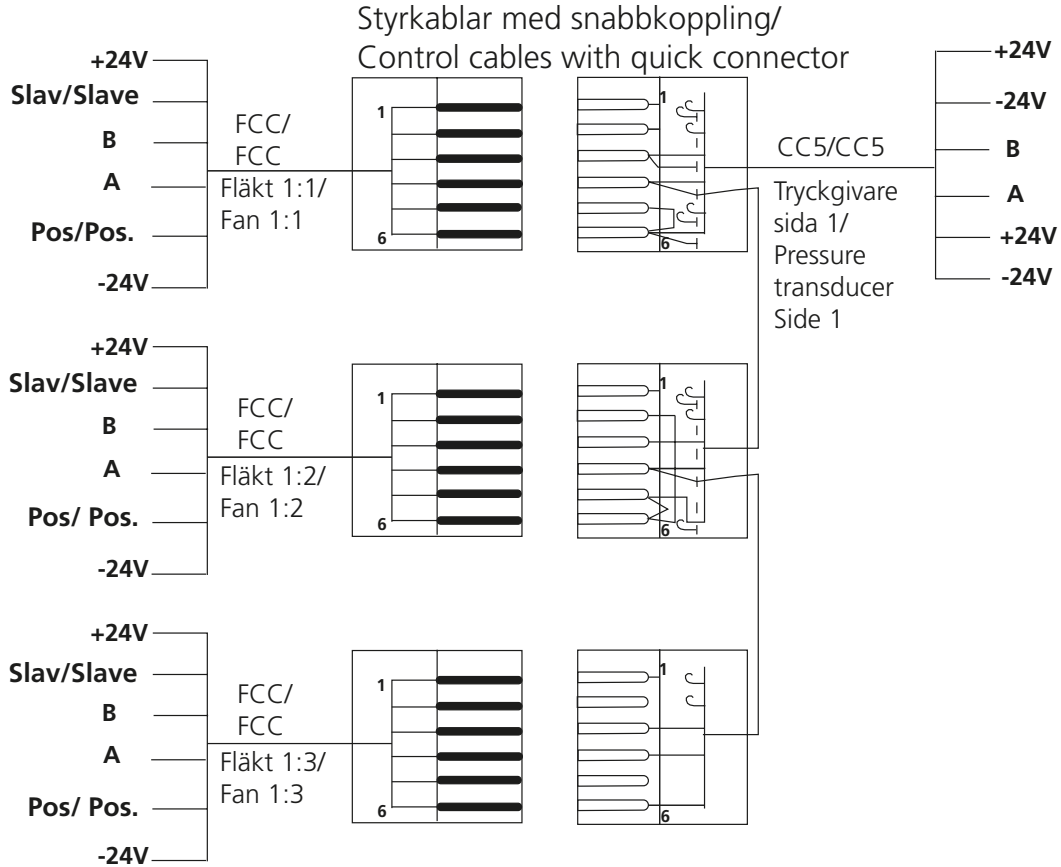

GOLD SD 120, eff.var./cap. var. 2

Med styrenhet, utan batterivärmeväxlare/
With control unit, without coil heat exch.

GOLD SD 120, eff.var./cap. var. 2

Utän styrenhet, utan

batterivärmeväxlare/

With control

unit, without coil

heat exch.

GOLD SD 120, eff.var./cap. var. 2

Sammankoppling av aggregat med styrenhet
till aggregat utan styrenhet/

Connecting AHU with control unit to AHU without control unit

B: GOLD RX/PX/CX/SD 08/11 eff.var./cap.var. 2, 12-120

L: GOLD RX/PX/CX/SD 120

M: GOLD RX/PX/CX/SD 120