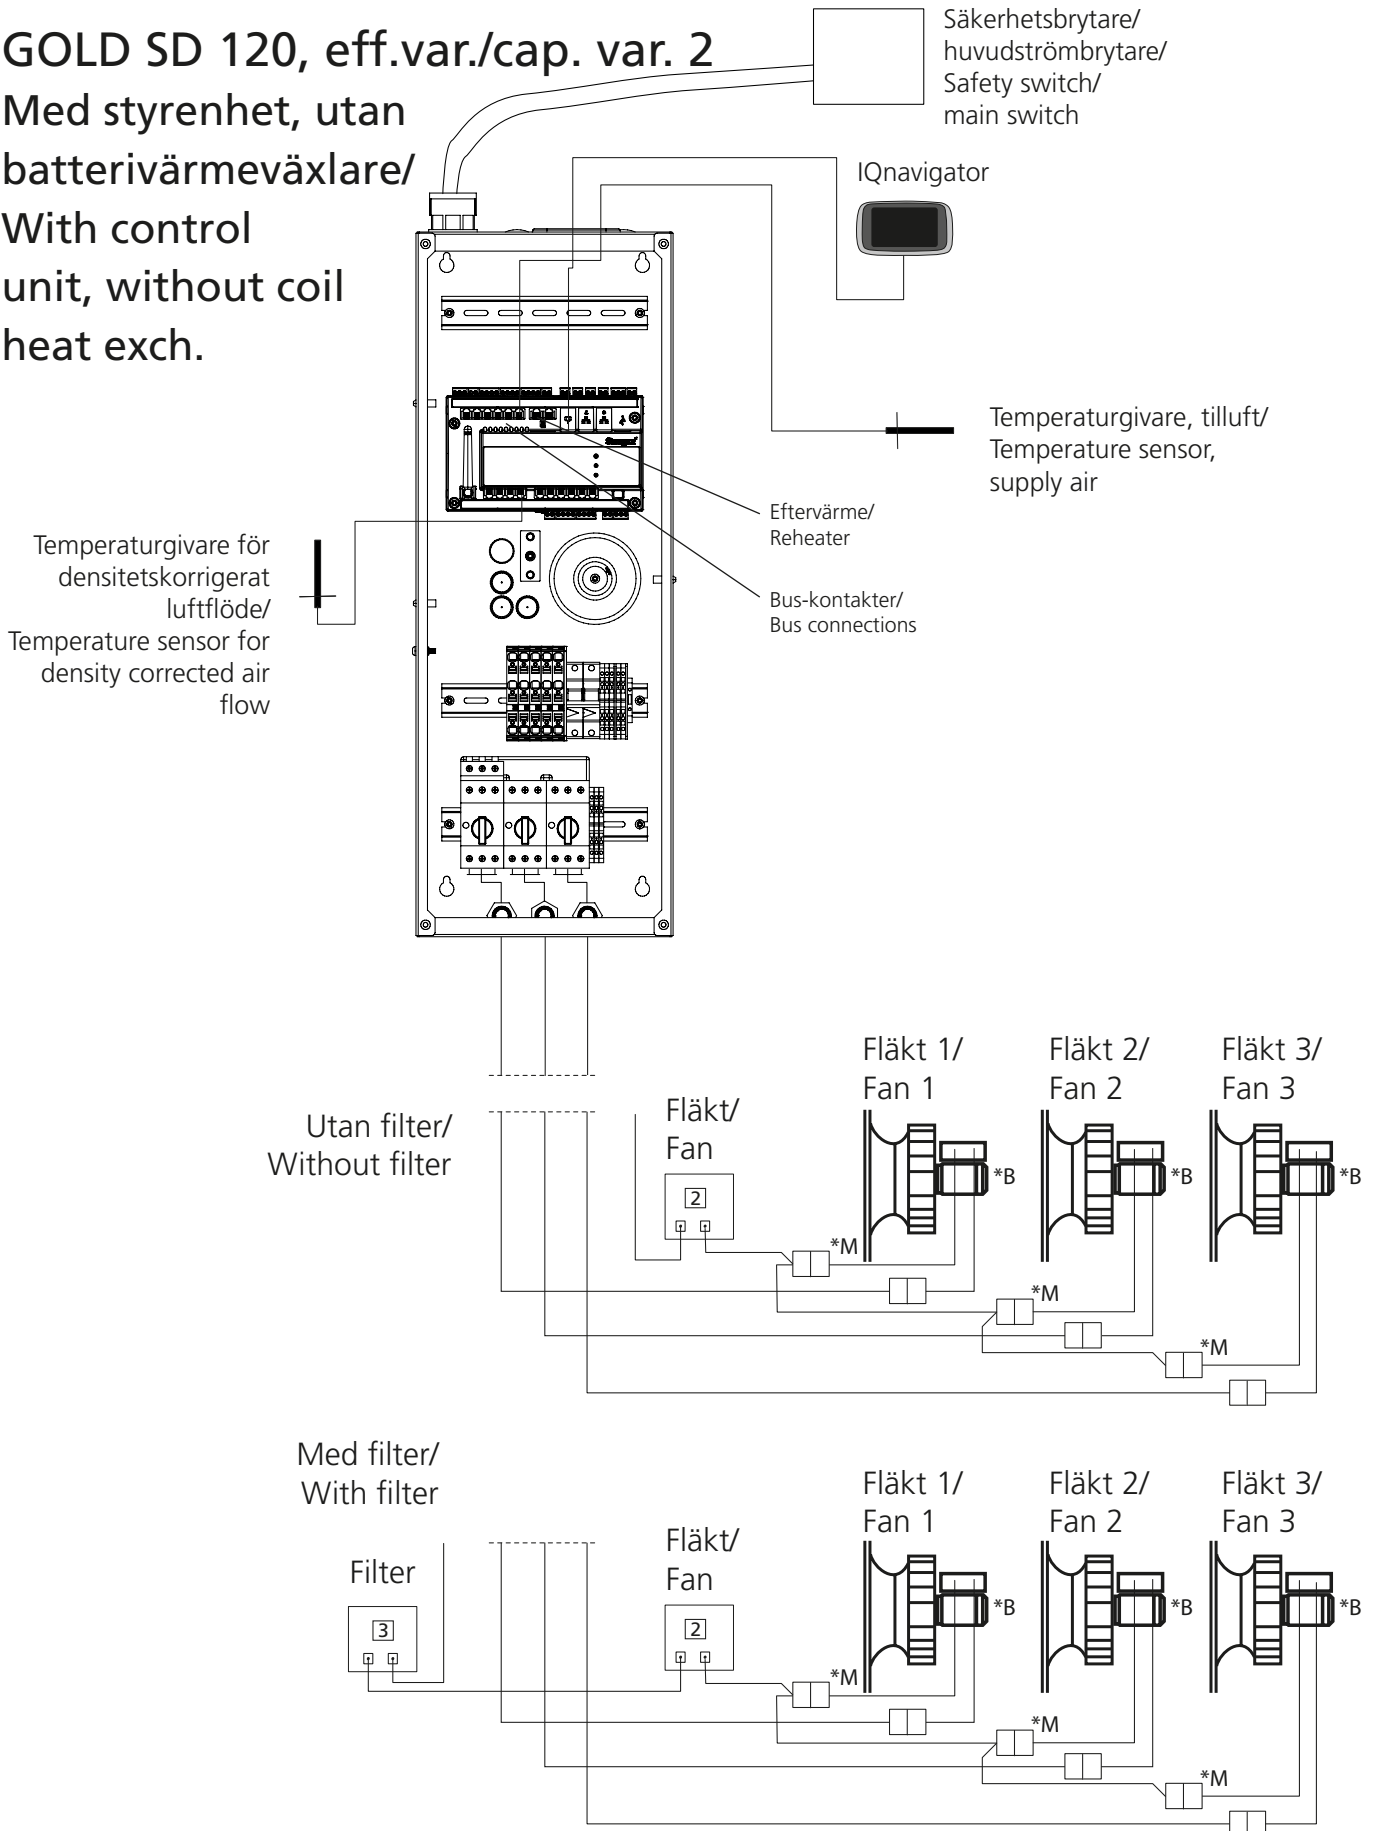

GOLD SD 120, eff.var./cap. var. 2

Med styrenhet, utan batterivärmeväxlare/
With control unit, without coil heat exch.

GOLD SD 120, eff.var./cap. var. 2

Utän styrenhet, utan

batterivärmeväxlare/

With control

unit, without coil

heat exch.

GOLD SD 120, eff.var./cap. var. 2

Sammankoppling av aggregat med styrenhet
till aggregat utan styrenhet/

Connecting AHU with control unit to AHU without control unit

B: GOLD RX/PX/CX/SD 08/11 eff.var./cap.var. 2, 12-120

L: GOLD RX/PX/CX/SD 120

M: GOLD RX/PX/CX/SD 120