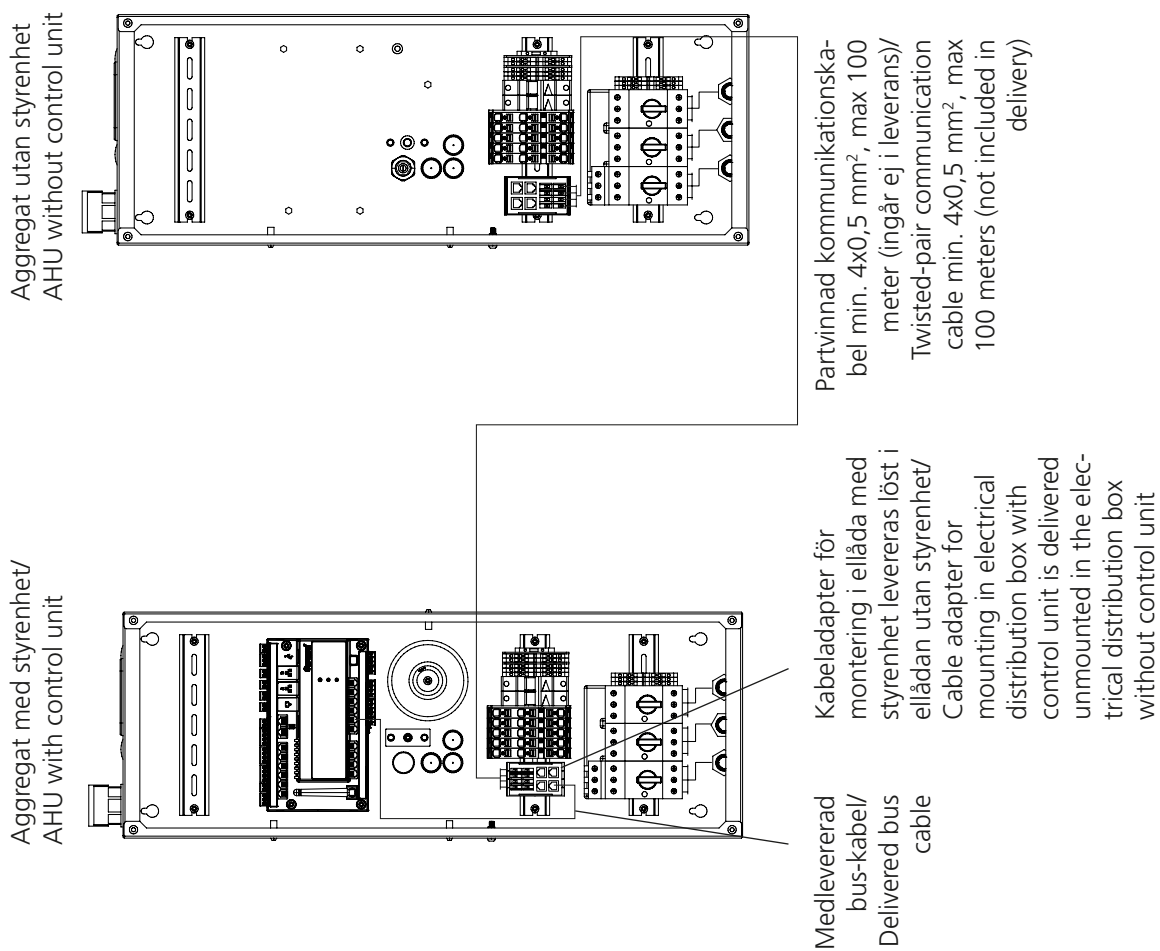

GOLD SD 120, eff.var./cap. var. 2

Med styrenhet, utan batterivärmeväxlare/
With control unit, without coil heat exch.

GOLD SD 120, eff.var./cap. var. 2

Utän styrenhet, utan

batterivärmeväxlare/

With control

unit, without coil

heat exch.

GOLD SD 120, eff.var./cap. var. 2

Sammankoppling av aggregat med styrenhet
till aggregat utan styrenhet/

Connecting AHU with control unit to AHU without control unit

B: GOLD RX/PX/CX/SD 08/11 eff.var./cap.var. 2, 12-120

L: GOLD RX/PX/CX/SD 120

M: GOLD RX/PX/CX/SD 120