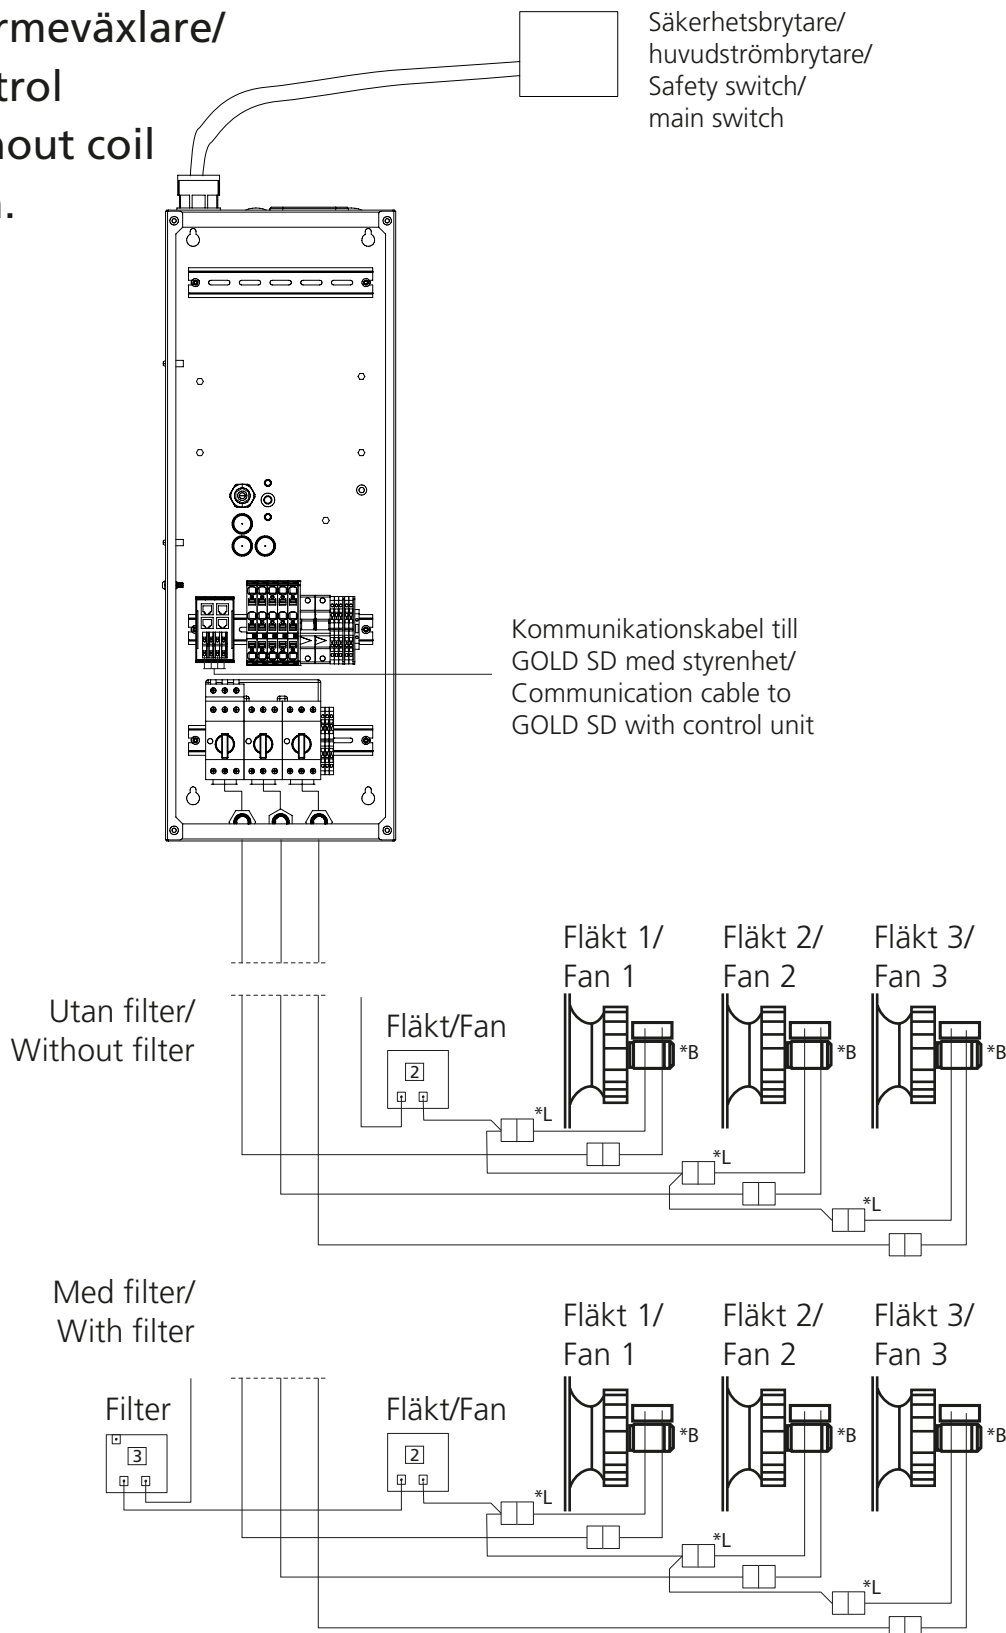

GOLD SD 120, eff.var./cap. var. 2

Med styrenhet, utan batterivärmeväxlare/
With control unit, without coil heat exch.

GOLD SD 120, eff.var./cap. var. 2

Utän styrenhet, utan

batterivärmeväxlare/

With control

unit, without coil

heat exch.

GOLD SD 120, eff.var./cap. var. 2

Sammankoppling av aggregat med styrenhet
till aggregat utan styrenhet/

Connecting AHU with control unit to AHU without control unit

B: GOLD RX/PX/CX/SD 08/11 eff.var./cap.var. 2, 12-120

L: GOLD RX/PX/CX/SD 120

M: GOLD RX/PX/CX/SD 120