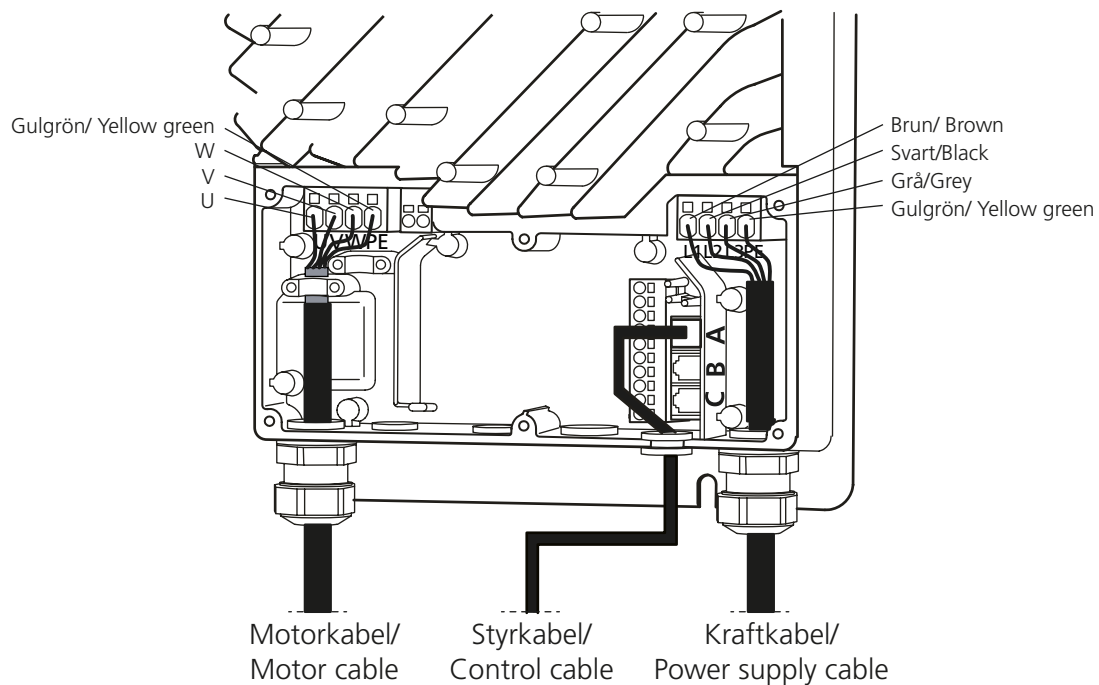

unit, without coil

heat exch.

GOLD SD 120, eff.var./cap. var. 2

Sammankoppling av aggregat med styrenhet
till aggregat utan styrenhet/

Connecting AHU with control unit to AHU without control unit

B: GOLD RX/PX/CX/SD 08/11 eff.var./cap.var. 2, 12-120

L: GOLD RX/PX/CX/SD 120

M: GOLD RX/PX/CX/SD 120