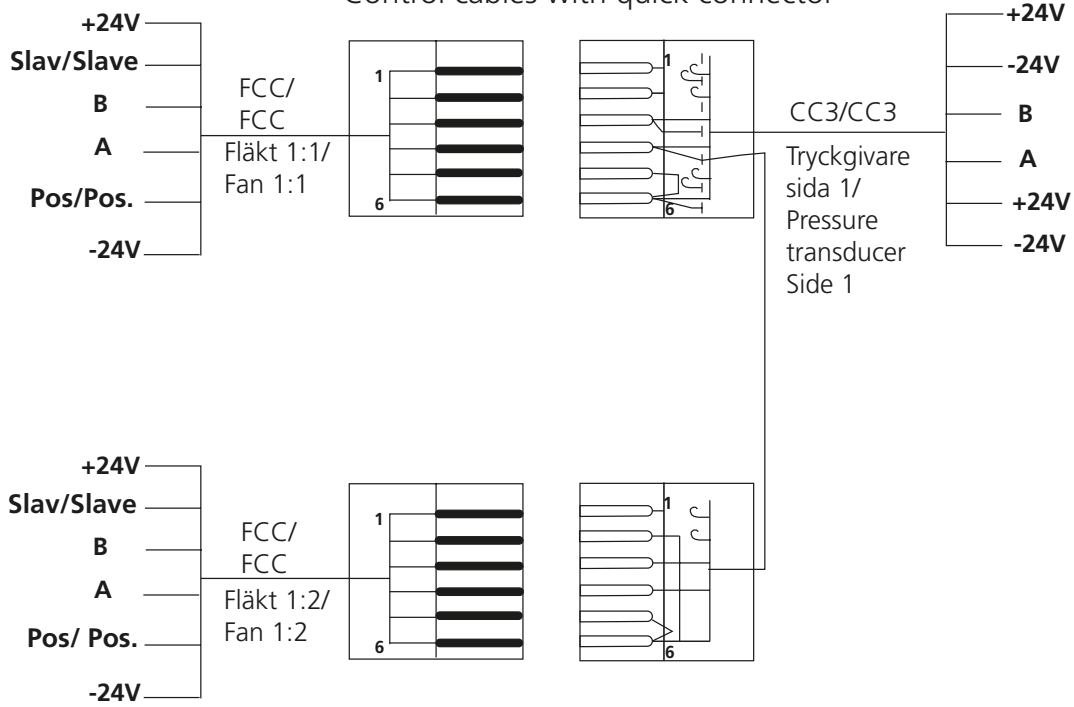

GOLD RX 80 eff.var./cap.var. 2

B: GOLD RX/PX/CX/SD 08/11 eff.var./cap.var. 2, 12-120

C: GOLD RX 50-80 Standard

C: GOLD RX 50-120 RECOsorptic

E: GOLD RX/PX/CX 08/11 eff.var./cap.var.2, 12-120

L: GOLD RX/PX/CX/SD 50-100

Styrkablar med snabbkoppling/
Control cables with quick connector

M: GOLD RX/PX/CX/SD 50-100

Styrkablar med snabbkoppling/
Control cables with quick connector