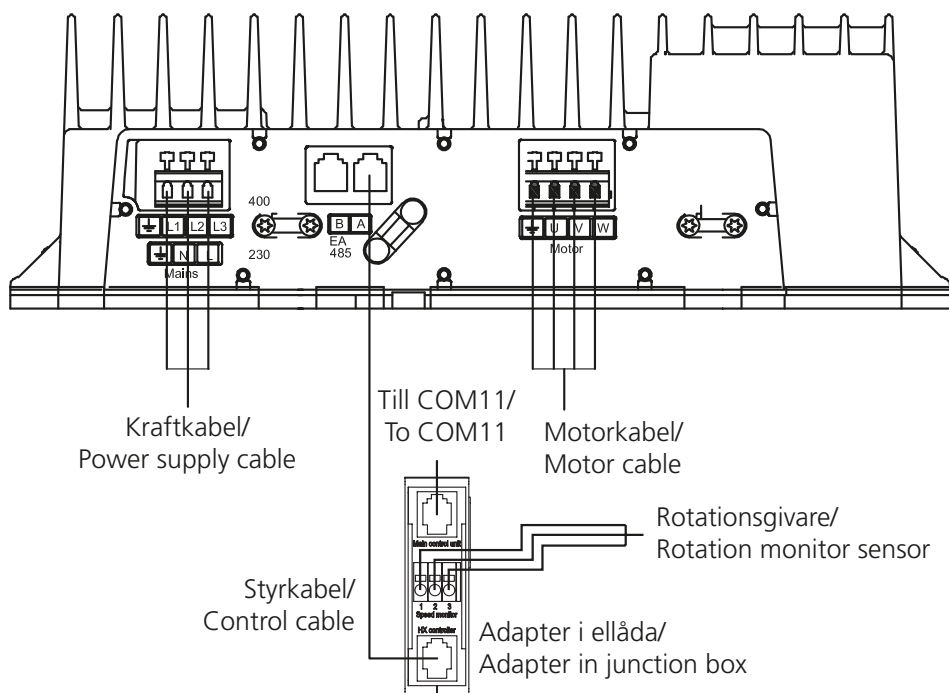

GOLD RX 80 eff.var./cap.var. 2

B: GOLD RX/PX/CX/SD 08/11 eff.var./cap.var. 2, 12-120

C: GOLD RX 50-80 Standard

C: GOLD RX 50-120 RECOsorptic

E: GOLD RX/PX/CX 08/11 eff.var./cap.var.2, 12-120

L: GOLD RX/PX/CX/SD 50-100

Styrkablar med snabbkoppling/
Control cables with quick connector

M: GOLD RX/PX/CX/SD 50-100

Styrkablar med snabbkoppling/
Control cables with quick connector