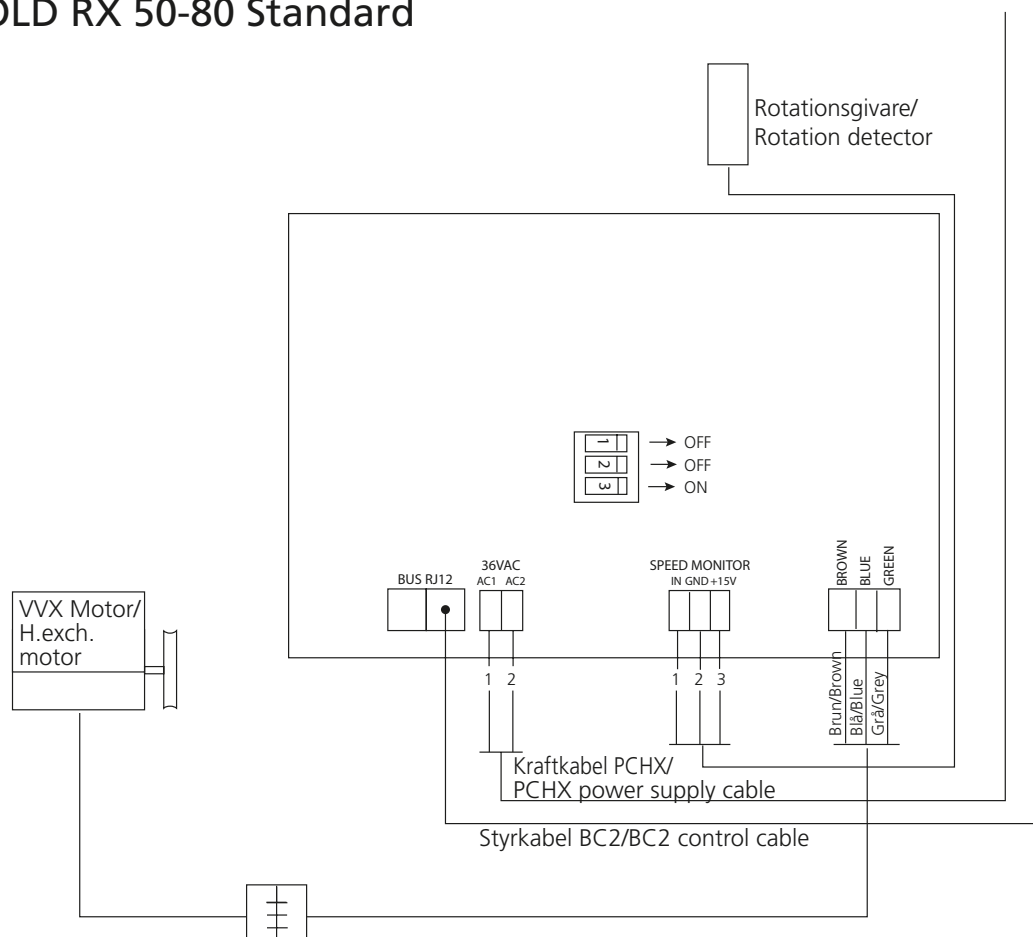

GOLD RX 80 eff.var./cap.var. 2

B: GOLD RX/PX/CX/SD 08/11 eff.var./cap.var. 2, 12-120

C: GOLD RX 50-80 Standard

C: GOLD RX 50-120 RECOsorptic

E: GOLD RX/PX/CX 08/11 eff.var./cap.var.2, 12-120

L: GOLD RX/PX/CX/SD 50-100

Styrkablar med snabbkoppling/
Control cables with quick connector

M: GOLD RX/PX/CX/SD 50-100

Styrkablar med snabbkoppling/
Control cables with quick connector