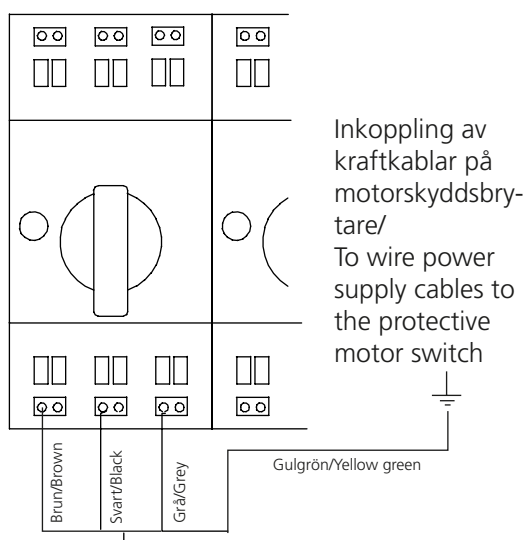

GOLD RX 80 eff.var./cap.var. 2

B: GOLD RX/PX/CX/SD 08/11 eff.var./cap.var. 2, 12-120

C: GOLD RX 50-80 Standard

C: GOLD RX 50-120 RECOsorptic

E: GOLD RX/PX/CX 08/11 eff.var./cap.var.2, 12-120

L: GOLD RX/PX/CX/SD 50-100

Styrkablar med snabbkoppling/
Control cables with quick connector

M: GOLD RX/PX/CX/SD 50-100

Styrkablar med snabbkoppling/
Control cables with quick connector