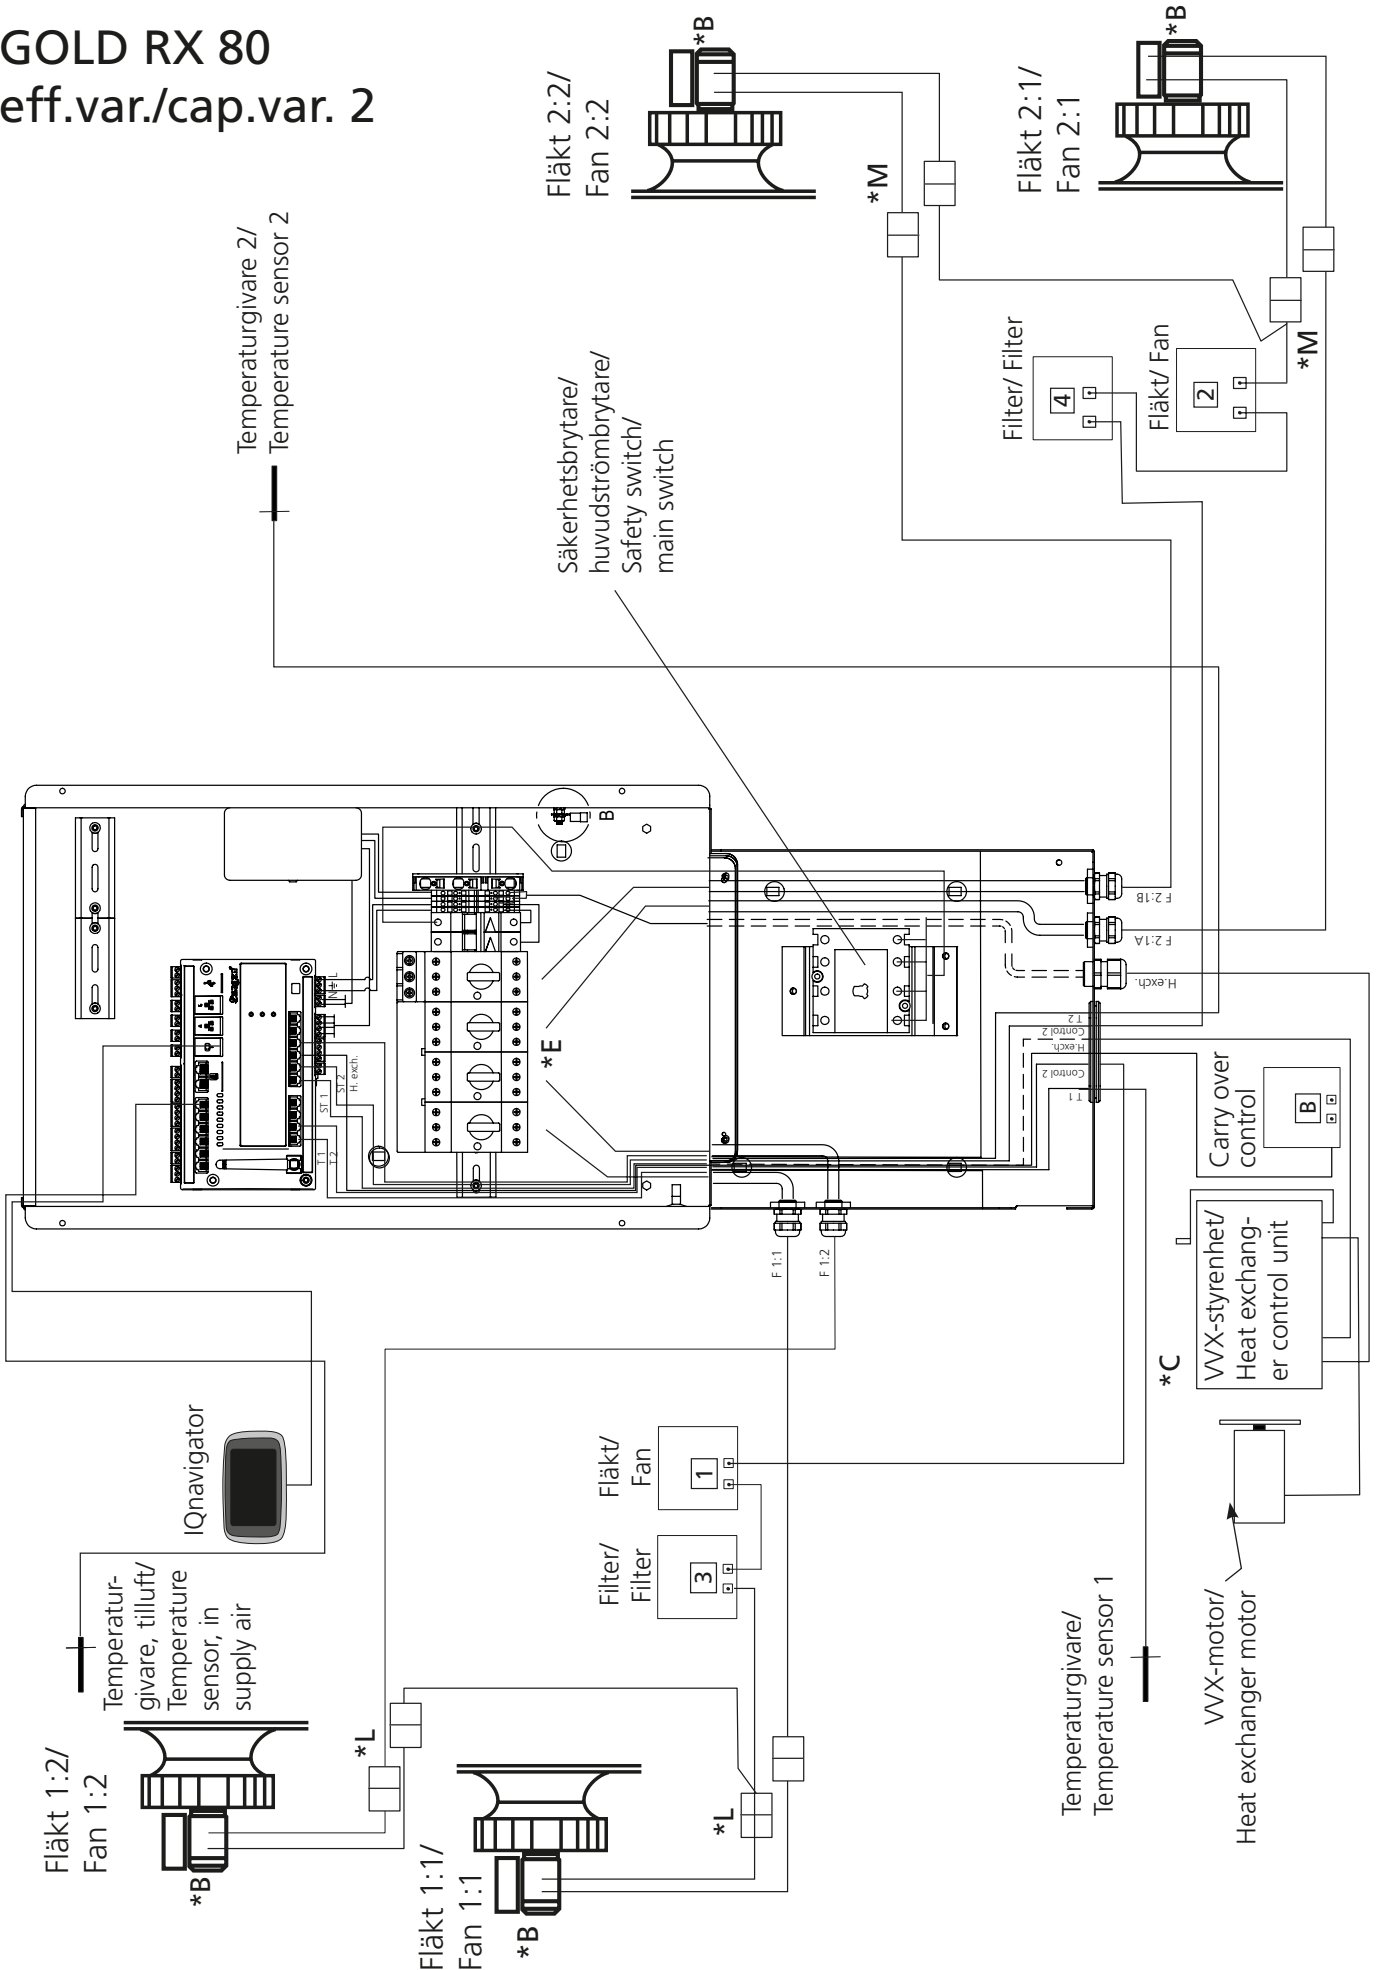

GOLD RX 80 eff.var./cap.var. 2

B: GOLD RX/PX/CX/SD 08/11 eff.var./cap.var. 2, 12-120

C: GOLD RX 50-80 Standard

C: GOLD RX 50-120 RECOsorptic

E: GOLD RX/PX/CX 08/11 eff.var./cap.var.2, 12-120

L: GOLD RX/PX/CX/SD 50-100

Styrkablar med snabbkoppling/
Control cables with quick connector

M: GOLD RX/PX/CX/SD 50-100

Styrkablar med snabbkoppling/
Control cables with quick connector