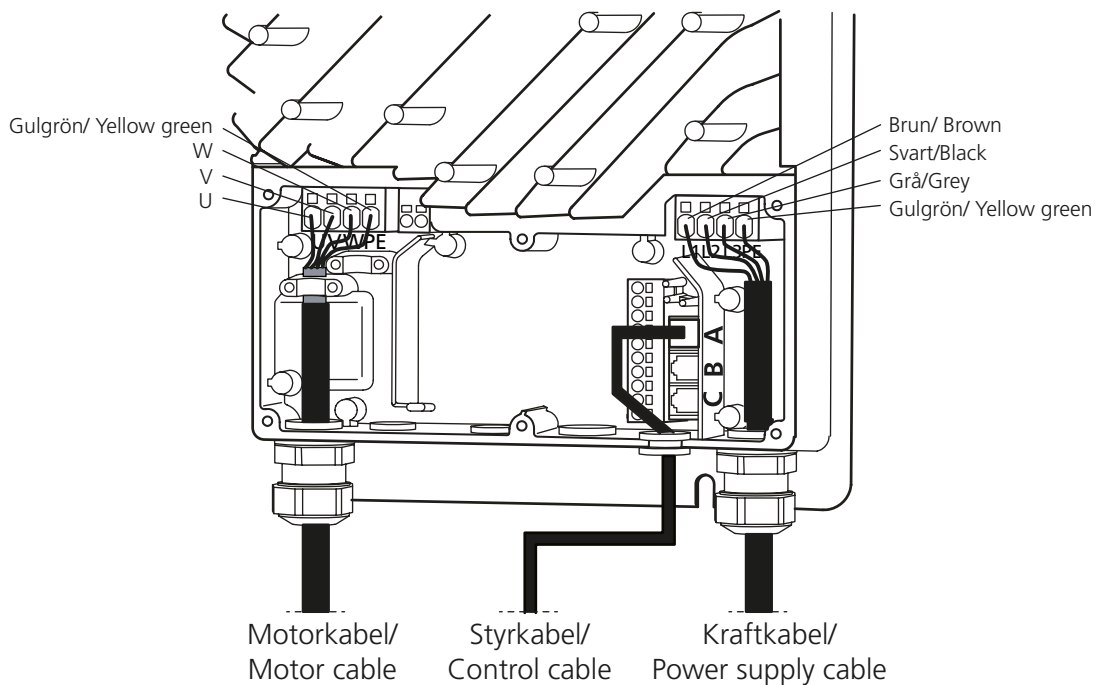

GOLD RX 80 eff.var./cap.var. 2

B: GOLD RX/PX/CX/SD 08/11 eff.var./cap.var. 2, 12-120

C: GOLD RX 50-80 Standard

C: GOLD RX 50-120 RECOsorptic

E: GOLD RX/PX/CX 08/11 eff.var./cap.var.2, 12-120

L: GOLD RX/PX/CX/SD 50-100

Styrkablar med snabbkoppling/
Control cables with quick connector

M: GOLD RX/PX/CX/SD 50-100

Styrkablar med snabbkoppling/
Control cables with quick connector