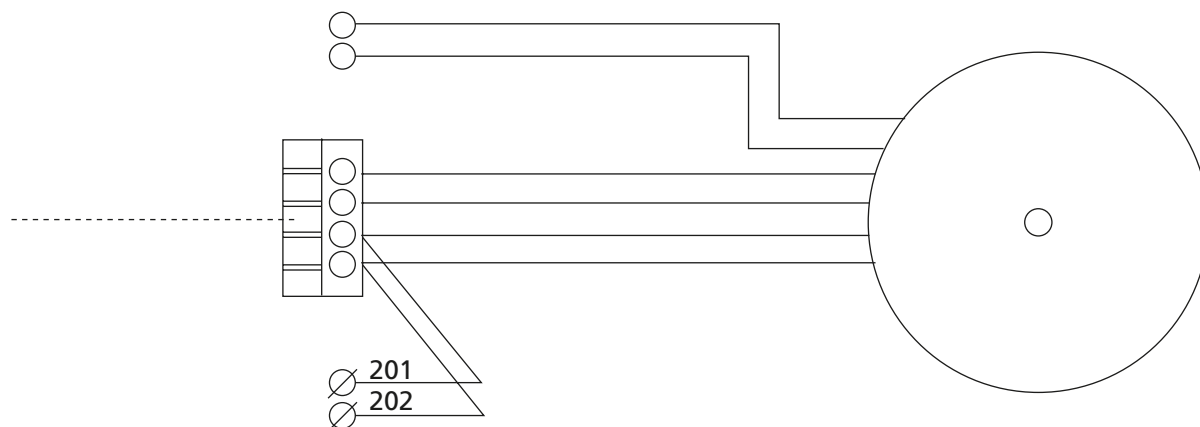

GOLD RX 100 eff.var. 1 och 2/cap.var. 1 and 2

B: GOLD RX/PX/CX/SD 08/11 eff.var./cap.var. 2, 12-120

C: GOLD RX 100/120

D: GOLD RX 50-120 RECOsorptic, 100/120 Standard

L: GOLD RX/PX/CX/SD 50-100

Styrkablar med snabbkoppling/
Control cables with quick connector

M: GOLD RX/PX/CX/SD 50-100

Styrkablar med snabbkoppling/
Control cables with quick connector