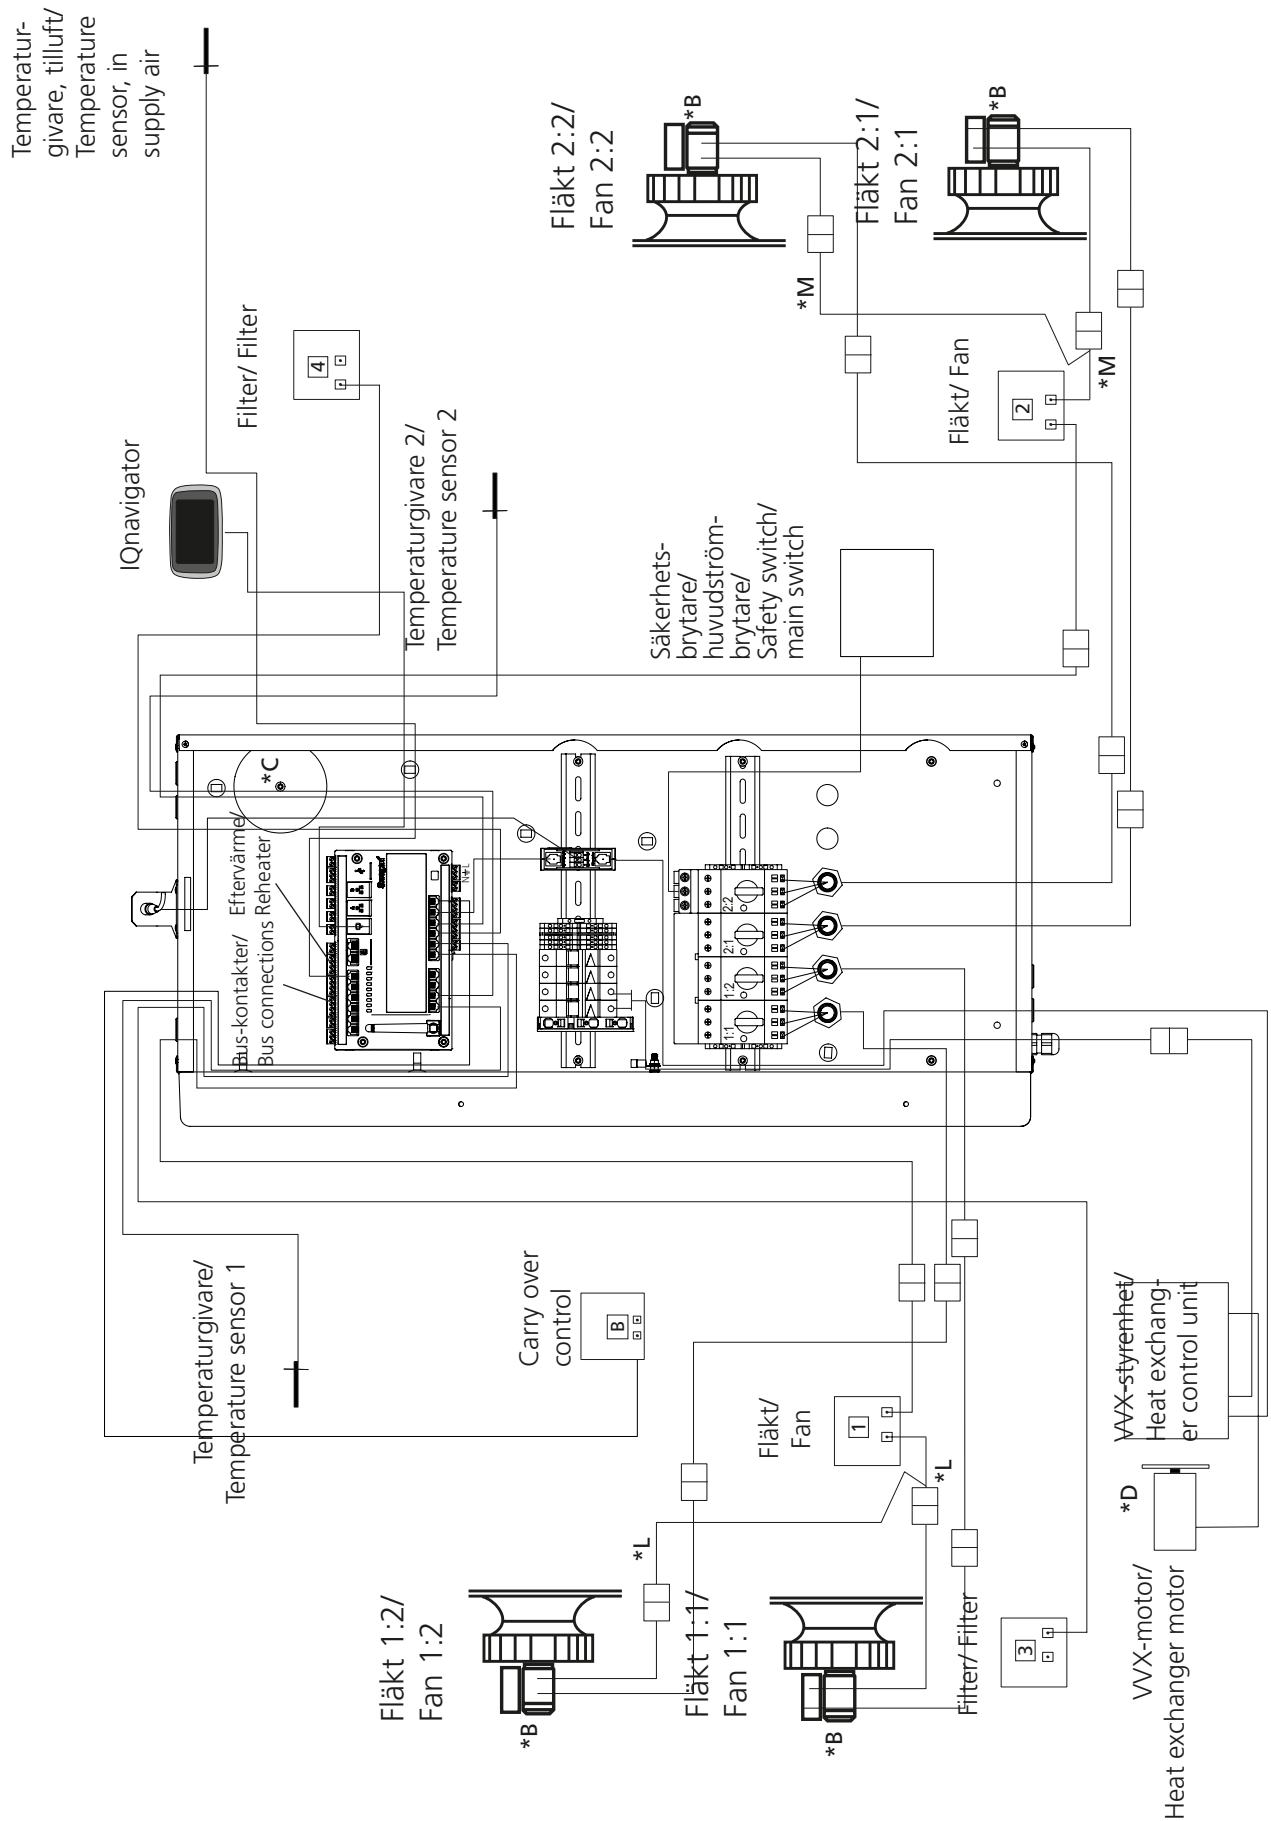

GOLD RX 100 eff.var. 1 och 2/cap.var. 1 and 2

B: GOLD RX/PX/CX/SD 08/11 eff.var./cap.var. 2, 12-120

C: GOLD RX 100/120

D: GOLD RX 50-120 RECOsorptic, 100/120 Standard

L: GOLD RX/PX/CX/SD 50-100

Styrkablar med snabbkoppling/
Control cables with quick connector

M: GOLD RX/PX/CX/SD 50-100

Styrkablar med snabbkoppling/
Control cables with quick connector