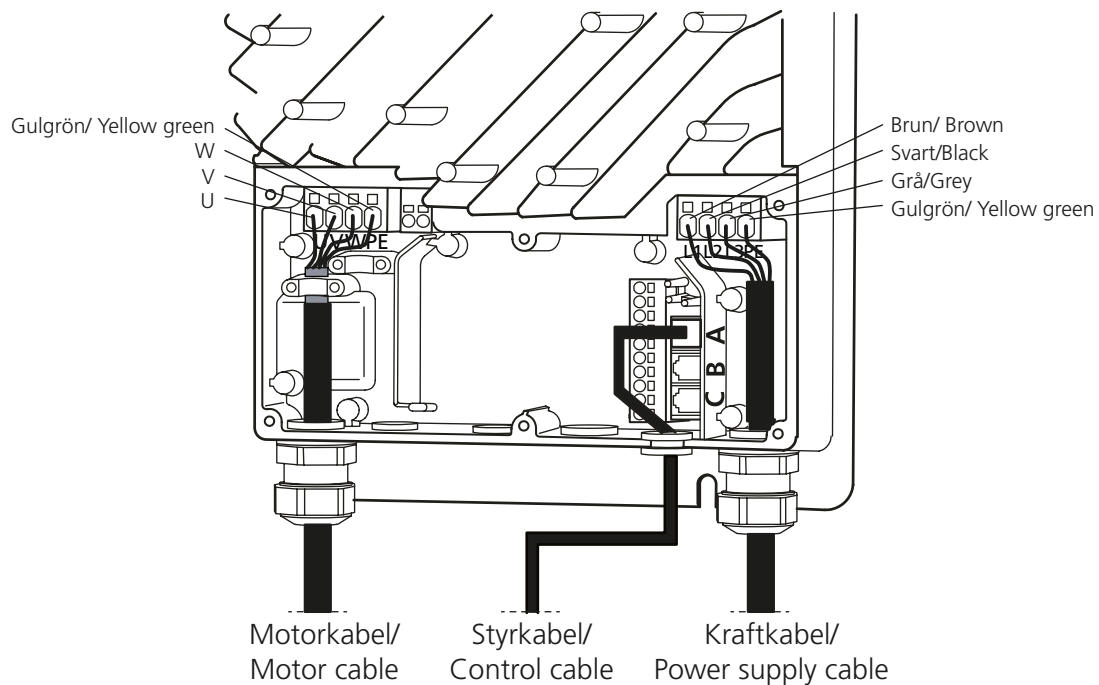

GOLD RX 100 eff.var. 1 och 2/cap.var. 1 and 2

B: GOLD RX/PX/CX/SD 08/11 eff.var./cap.var. 2, 12-120

C: GOLD RX 100/120

D: GOLD RX 50-120 RECOsorptic, 100/120 Standard

L: GOLD RX/PX/CX/SD 50-100

Styrkablar med snabbkoppling/
Control cables with quick connector

M: GOLD RX/PX/CX/SD 50-100

Styrkablar med snabbkoppling/
Control cables with quick connector