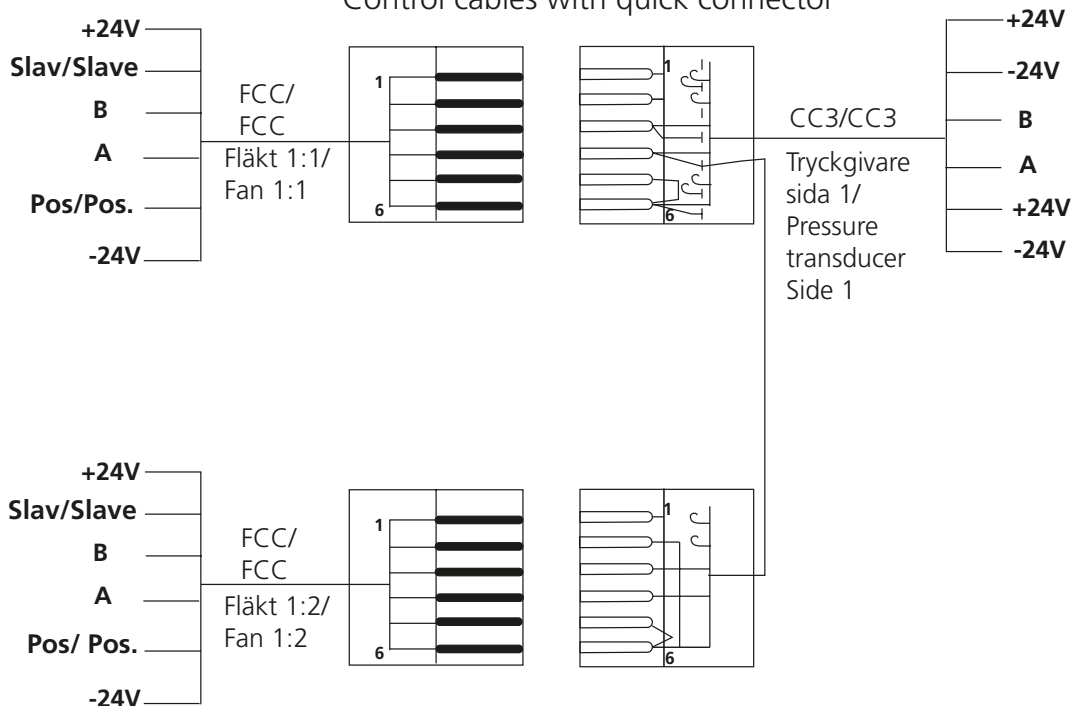

GOLD RX 100 eff.var. 1 och 2/cap.var. 1 and 2

B: GOLD RX/PX/CX/SD 08/11 eff.var./cap.var. 2, 12-120

C: GOLD RX 100/120

D: GOLD RX 50-120 RECOsorptic, 100/120 Standard

L: GOLD RX/PX/CX/SD 50-100

Styrkablar med snabbkoppling/
Control cables with quick connector

M: GOLD RX/PX/CX/SD 50-100

Styrkablar med snabbkoppling/
Control cables with quick connector