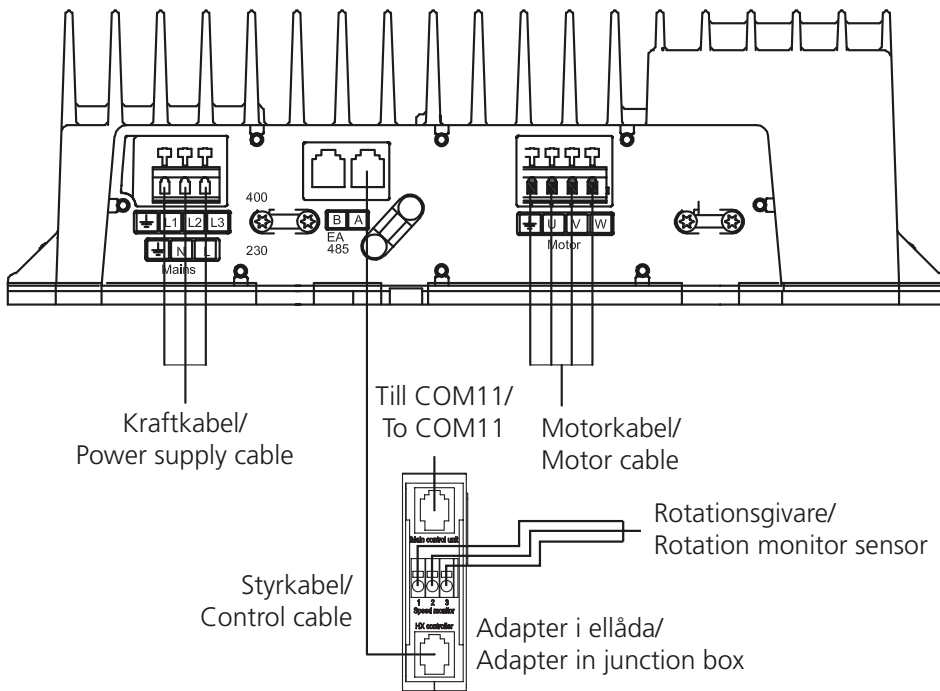

GOLD RX 100 eff.var. 1 och 2/cap.var. 1 and 2

B: GOLD RX/PX/CX/SD 08/11 eff.var./cap.var. 2, 12-120

C: GOLD RX 100/120

D: GOLD RX 50-120 RECOsorptic, 100/120 Standard

L: GOLD RX/PX/CX/SD 50-100

Styrkablar med snabbkoppling/
Control cables with quick connector

M: GOLD RX/PX/CX/SD 50-100

Styrkablar med snabbkoppling/
Control cables with quick connector