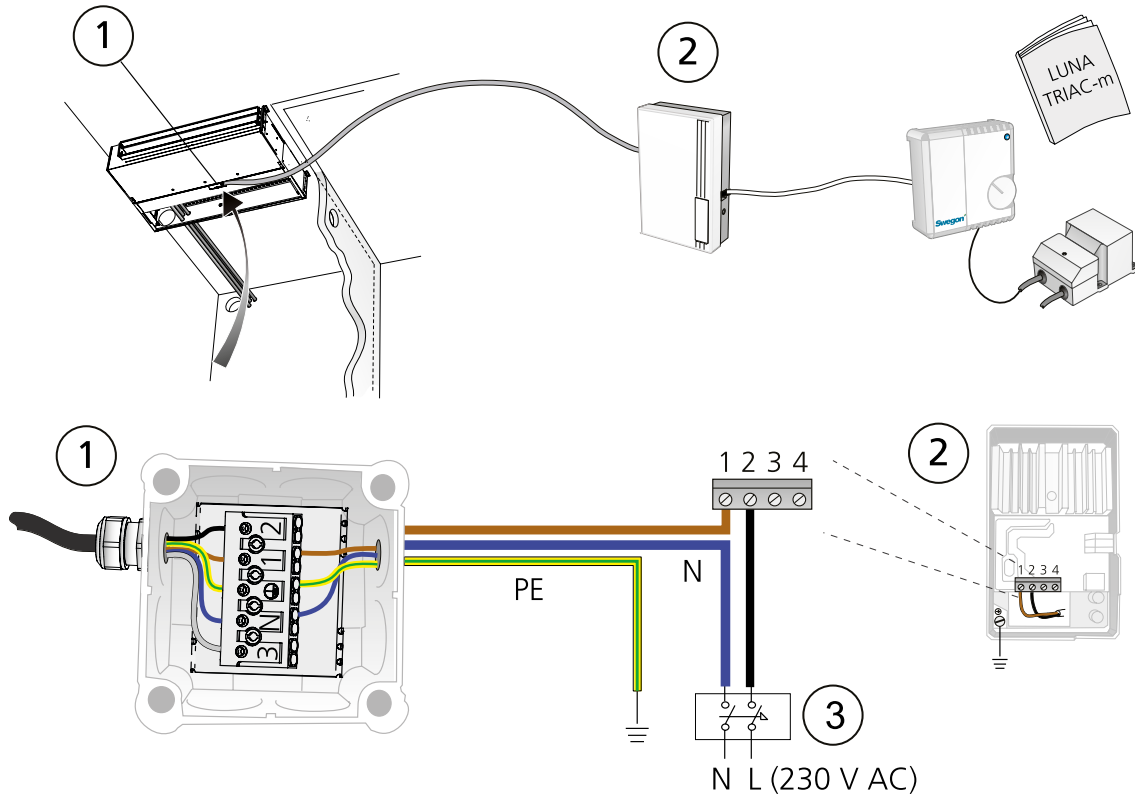

## LUNA

1. Kopplingsbox, fabriksmonterad på Paragon.
2. Relä Triacenheter TR
3. Allpolig brytare, brytavstånd >3mm.

1. Junction box, Paragon factory fitted
2. Relay TR Triac unit
3. Double-pole switch, contact separation >3mm.

## CONDUCTOR

1. Kopplingsbox, fabriksmonterad på Paragon
2. Relä ADAPT Triac.
3. Allpolig brytare, brytavstånd >3mm.

1. Junction box, Paragon factory fitted
2. Relay ADAPT Triac
3. Double-pole switch, contact separation >3mm.

Instructions for heaters for mounting at high level state that the heater must be installed at least 1,8m above the floor. Necessity to allow disconnection of the appliance from the supply after installation, by accessible plug or a switch in the fixed wiring.