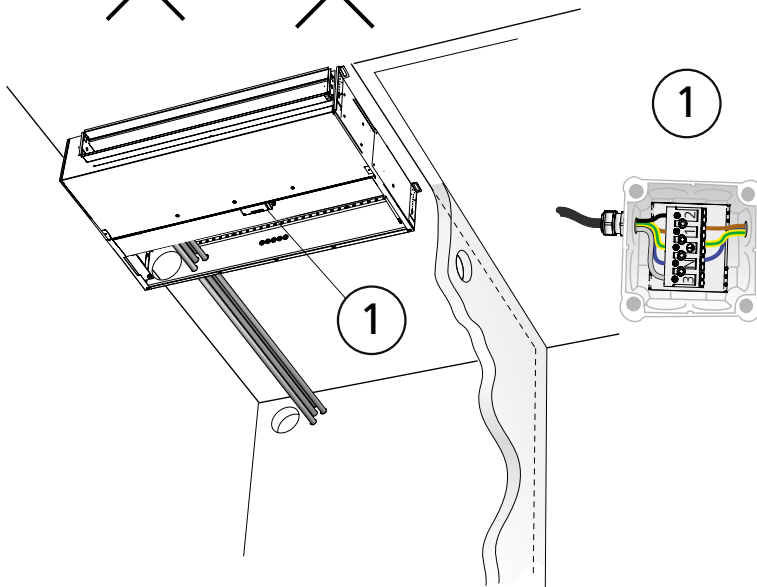

Elvärme/Electrical heating

~~LUNA / CONDUCTOR~~

1. Kopplingsbox, fabriksmonterad på Paragon

1. Junction box, Paragon factory fitted

The appliance is not to be used by children or persons with reduced physical, sensory or mental capabilities, or lack of experience and knowledge, unless they have been given supervision or instruction. Children being supervised not to play with the appliance.

Instructions for heaters for mounting at high level state that the heater must be installed at least 1,8m above the floor. Necessity to allow disconnection of the appliance from the supply after installation, by accessible plug or a switch in the fixed wiring.