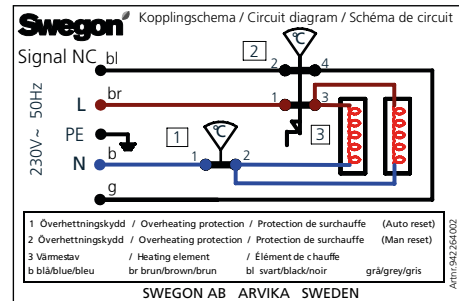

## LUNA

1. Kopplingsbox, fabriksmonterad på Paragon.
2. Relä Triacenheter TR
3. Allpolig brytare, brytavstånd >3mm.

1. Junction box, Paragon factory fitted
2. Relay TR Triac unit
3. Double-pole switch, contact separation >3mm.

## CONDUCTOR

1. Kopplingsbox, fabriksmonterad på Paragon
2. Relä ADAPT Triac.
3. Allpolig brytare, brytavstånd >3mm.

1. Junction box, Paragon factory fitted
2. Relay ADAPT Triac
3. Double-pole switch, contact separation >3mm.

Elvärme/Electrical heating

~~LUNA / CONDUCTOR~~

1. Kopplingsbox, fabriksmonterad på Paragon

1. Junction box, Paragon factory fitted

The appliance is not to be used by children or persons with reduced physical, sensory or mental capabilities, or lack of experience and knowledge, unless they have been given supervision or instruction. Children being supervised not to play with the appliance.