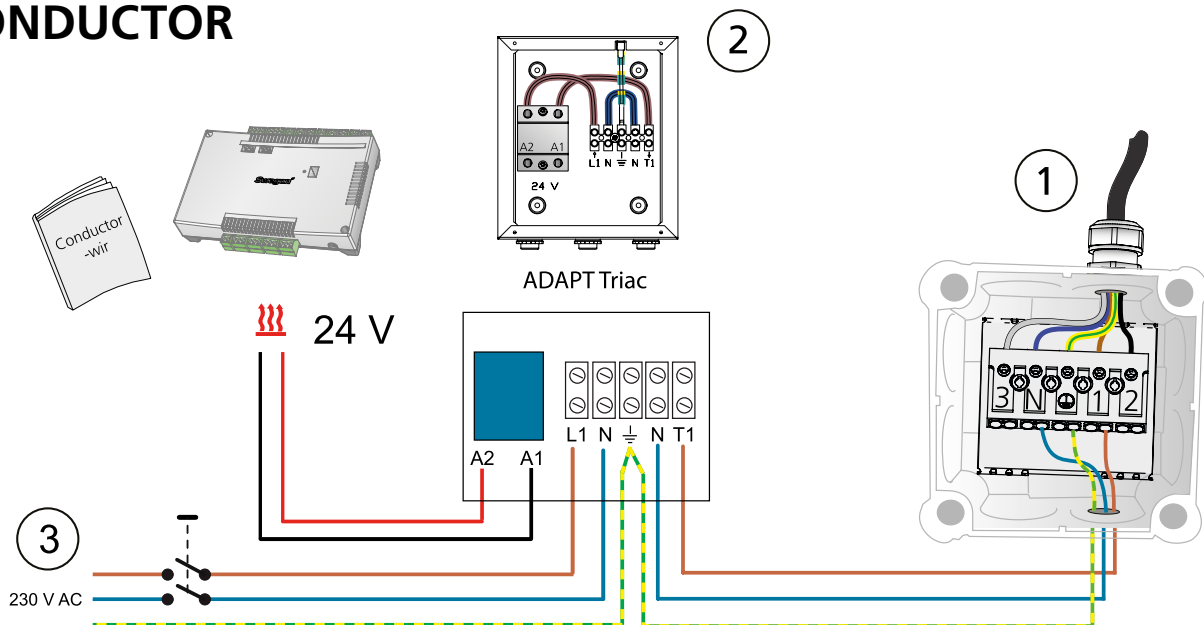

## LUNA

1. Kopplingsbox, fabriksmonterad på Paragon.
2. Relä Triacenheter TR
3. Allpolig brytare, brytavstånd >3mm.

1. Junction box, Paragon factory fitted
2. Relay TR Triac unit
3. Double-pole switch, contact separation >3mm.

## CONDUCTOR

1. Kopplingsbox, fabriksmonterad på Paragon
2. Relä ADAPT Triac.
3. Allpolig brytare, brytavstånd >3mm.

1. Junction box, Paragon factory fitted
2. Relay ADAPT Triac
3. Double-pole switch, contact separation >3mm.

Instructions for heaters for mounting at high level state that the heater must be installed at least 1,8m above the floor. Necessity to allow disconnection of the appliance from the supply after installation, by accessible plug or a switch in the fixed wiring.