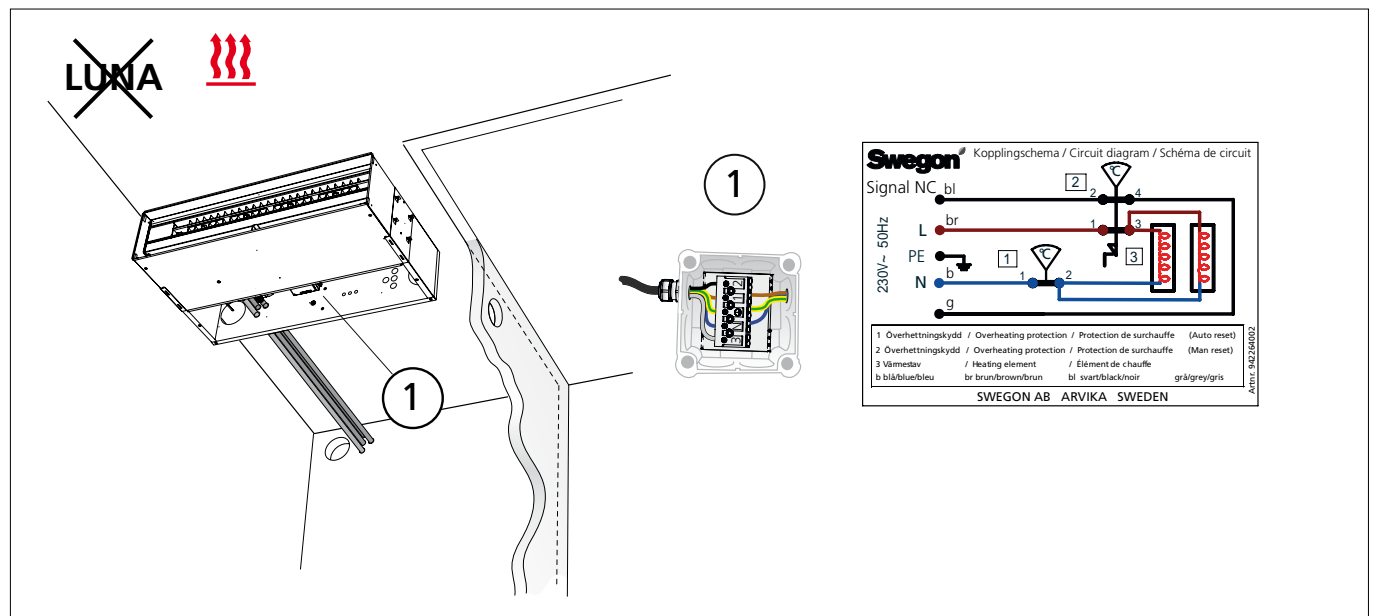

A: Allpolig brytare, brytavstånd >3mm. A: Double-pole switch, contact separation >3mm

The appliance is not to be used by children or persons with reduced physical, sensory or mental capabilities, or lack of experience and knowledge, unless they have been given supervision or instruction.
 Children being supervised not to play with the appliance.
 Instructions for heaters for mounting at high level state that the heater must be installed at least 1,8m above the floor. Necessity to allow disconnection of the appliance from the supply after installation, by accessible plug or a switch in the fixed wiring.