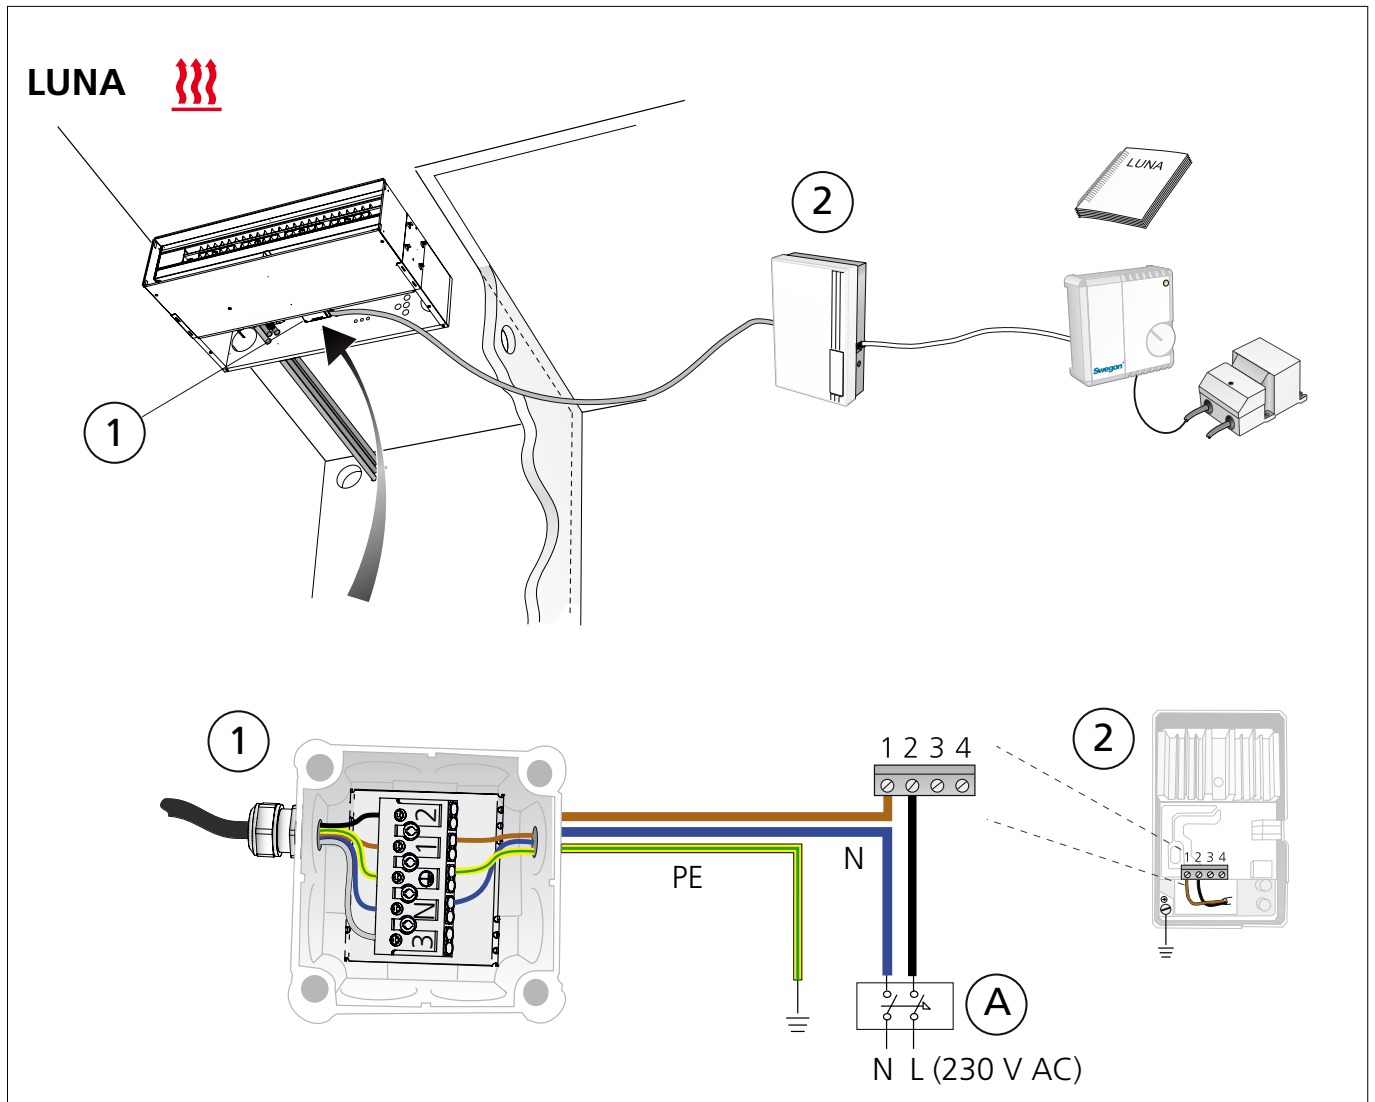

A: Allpolig brytare, brytavstånd >3mm. A: Double-pole switch, contact separation >3mm

The appliance is not to be used by children or persons with reduced physical, sensory or mental capabilities, or lack of experience and knowledge, unless they have been given supervision or instruction.
 Children being supervised not to play with the appliance.
 Instructions for heaters for mounting at high level state that the heater must be installed at least 1,8m above the floor. Necessity to allow disconnection of the appliance from the supply after installation, by accessible plug or a switch in the fixed wiring.