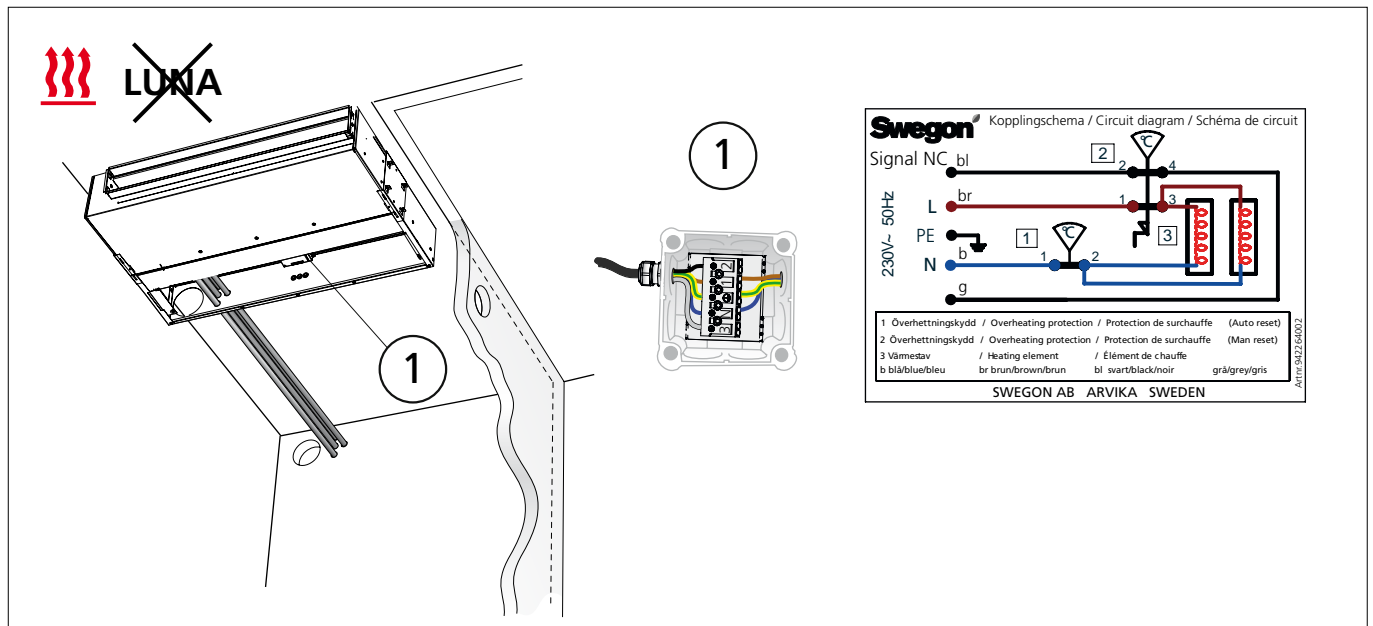

A: Allpolig brytare, brytavstånd >3mm. A: Double-pole switch, contact separation >3mm

The appliance is not to be used by children or persons with reduced physical, sensory or mental capabilities, or lack of experience and knowledge, unless they have been given supervision or instruction.
 Children being supervised not to play with the appliance.
 Instructions for heaters for mounting at high level state that the heater must be installed at least 1,8m above the floor. Necessity to allow disconnection of the appliance from the supply after installation, by accessible plug or a switch in the fixed wiring.