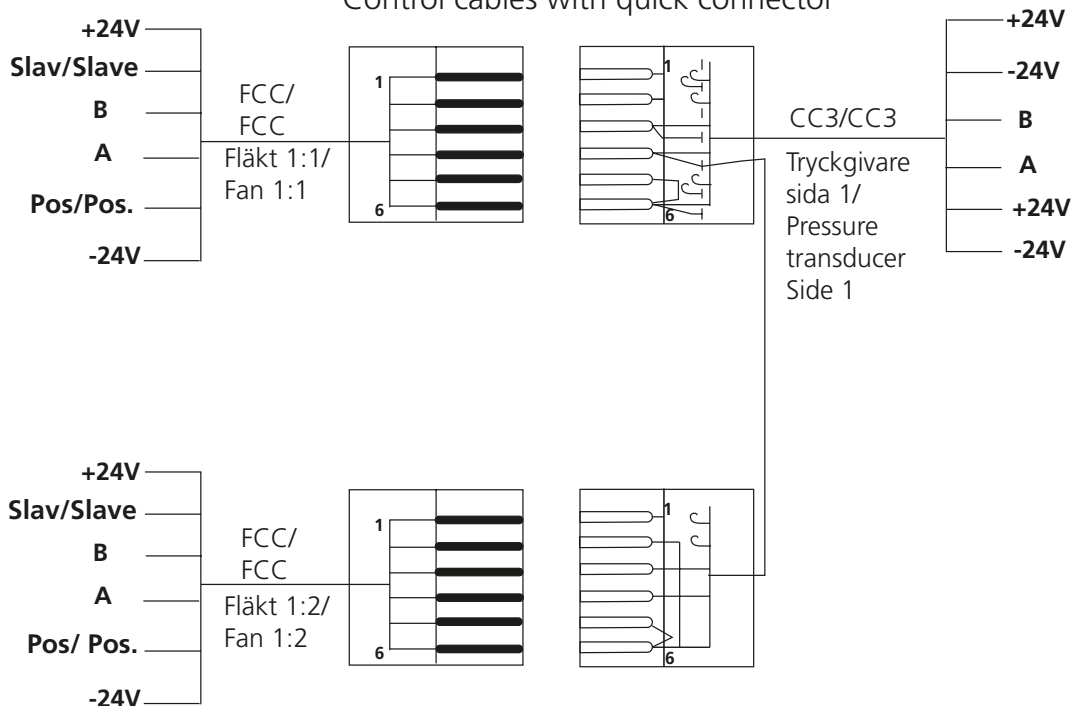

GOLD RX 50/60

B: GOLD RX/PX/CX/SD 08/11 eff.var./cap.var. 2, 12-120

C: GOLD RX 50-80 Standard

C: GOLD RX 50-120 RECOsorptic

L: GOLD RX/PX/CX/SD 50-100

Styrkablar med snabbkoppling/
Control cables with quick connector

M: GOLD RX/PX/CX/SD 50-100

Styrkablar med snabbkoppling/
Control cables with quick connector