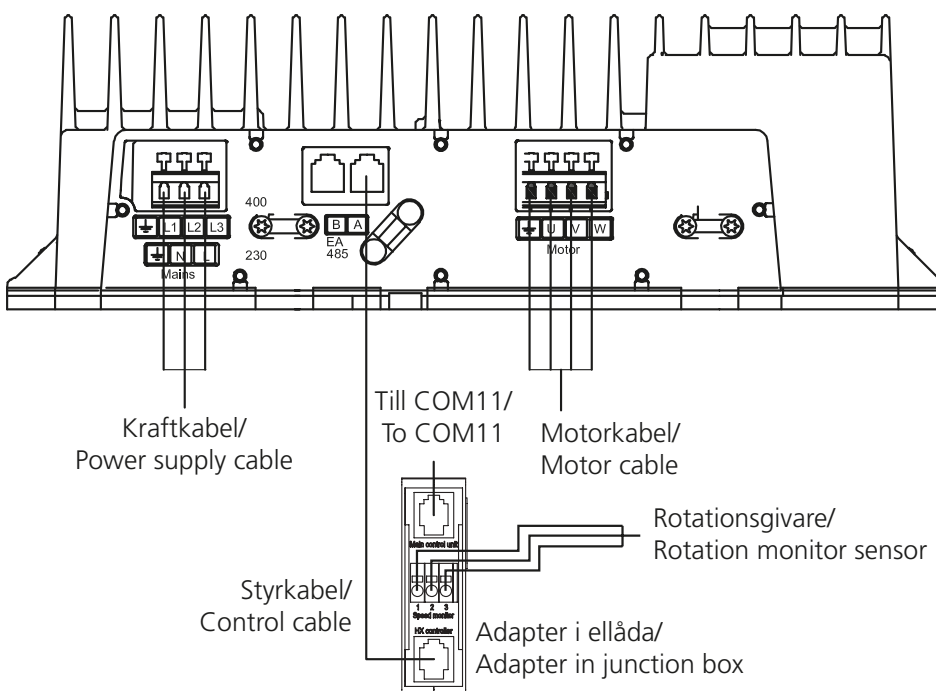

GOLD RX 50/60

B: GOLD RX/PX/CX/SD 08/11 eff.var./cap.var. 2, 12-120

C: GOLD RX 50-80 Standard

C: GOLD RX 50-120 RECOsorptic

L: GOLD RX/PX/CX/SD 50-100

Styrkablar med snabbkoppling/
Control cables with quick connector

M: GOLD RX/PX/CX/SD 50-100

Styrkablar med snabbkoppling/
Control cables with quick connector