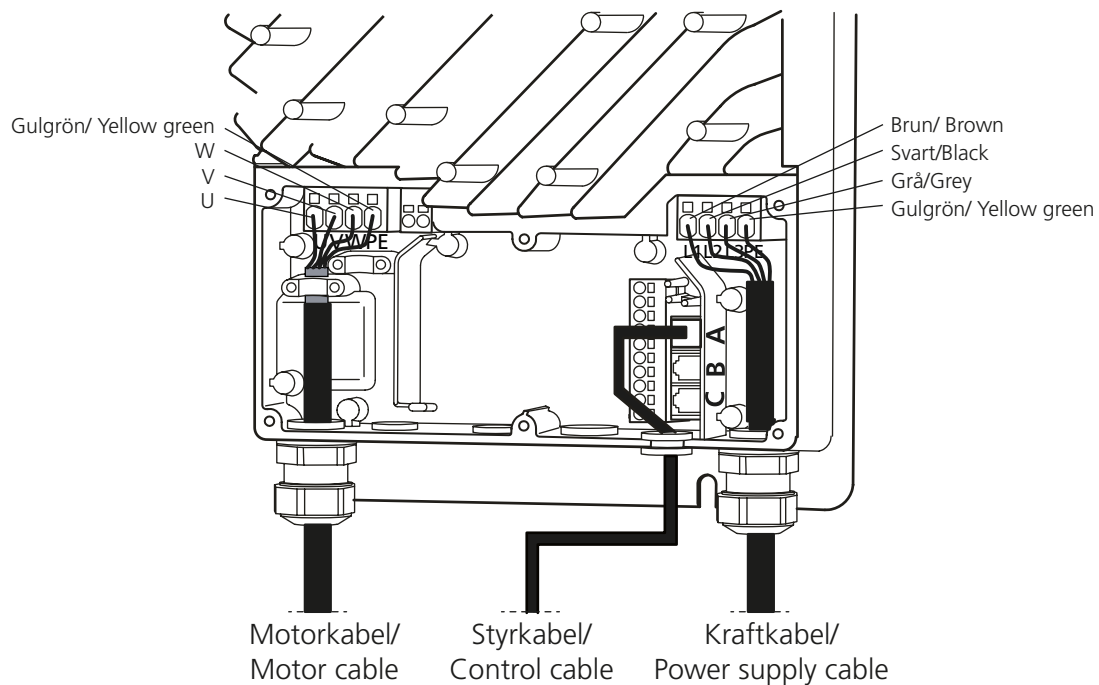

GOLD RX 50/60

B: GOLD RX/PX/CX/SD 08/11 eff.var./cap.var. 2, 12-120

C: GOLD RX 50-80 Standard

C: GOLD RX 50-120 RECOsorptic

L: GOLD RX/PX/CX/SD 50-100

Styrkablar med snabbkoppling/
Control cables with quick connector

M: GOLD RX/PX/CX/SD 50-100

Styrkablar med snabbkoppling/
Control cables with quick connector