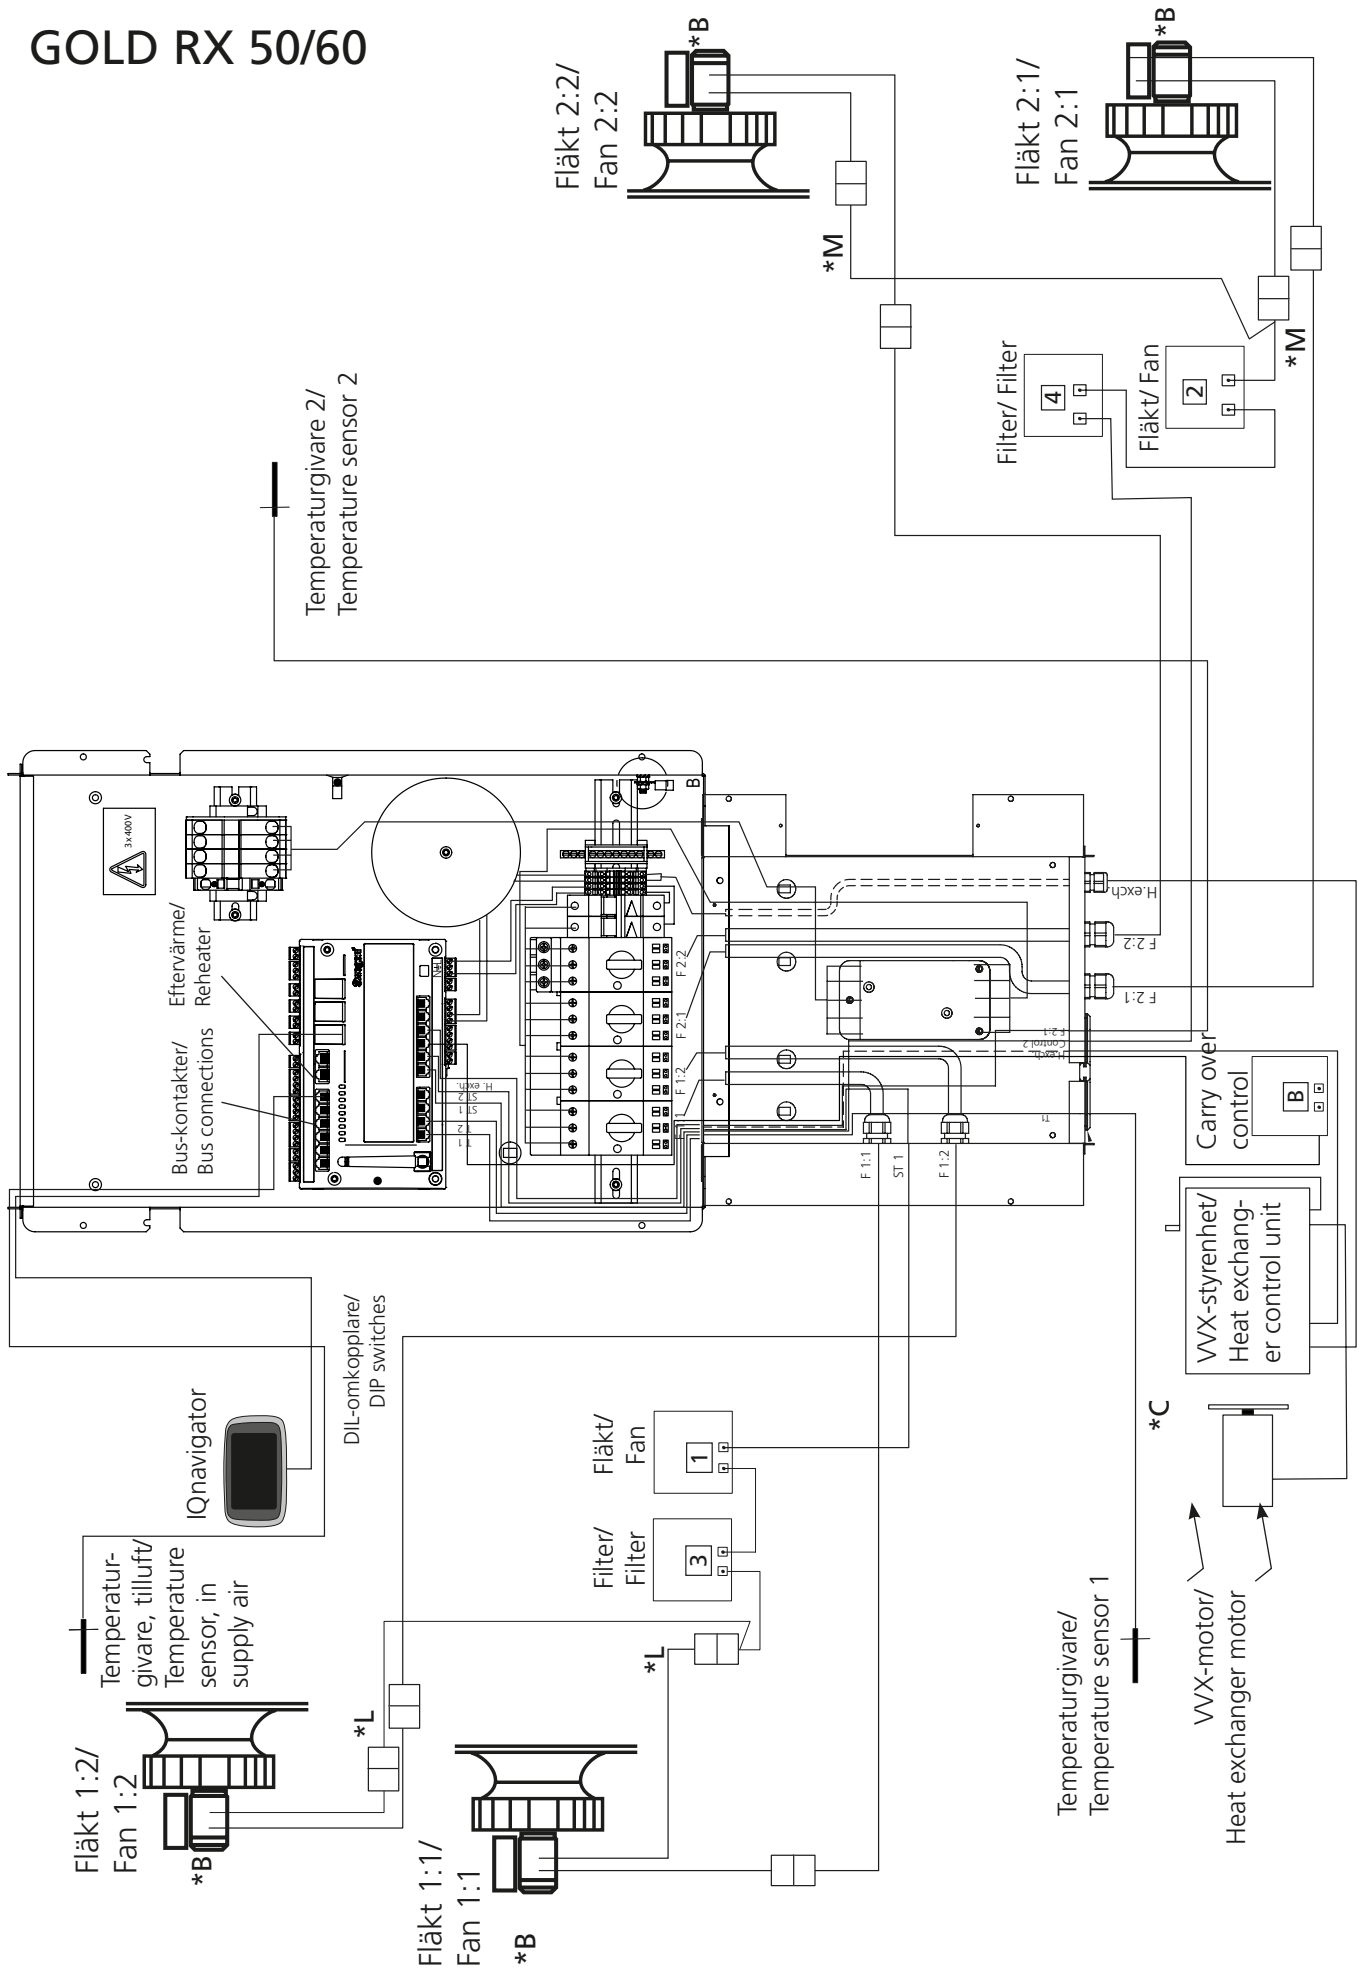

GOLD RX 50/60

B: GOLD RX/PX/CX/SD 08/11 eff.var./cap.var. 2, 12-120

C: GOLD RX 50-80 Standard

C: GOLD RX 50-120 RECOsorptic

L: GOLD RX/PX/CX/SD 50-100

Styrkablar med snabbkoppling/
Control cables with quick connector

M: GOLD RX/PX/CX/SD 50-100

Styrkablar med snabbkoppling/
Control cables with quick connector