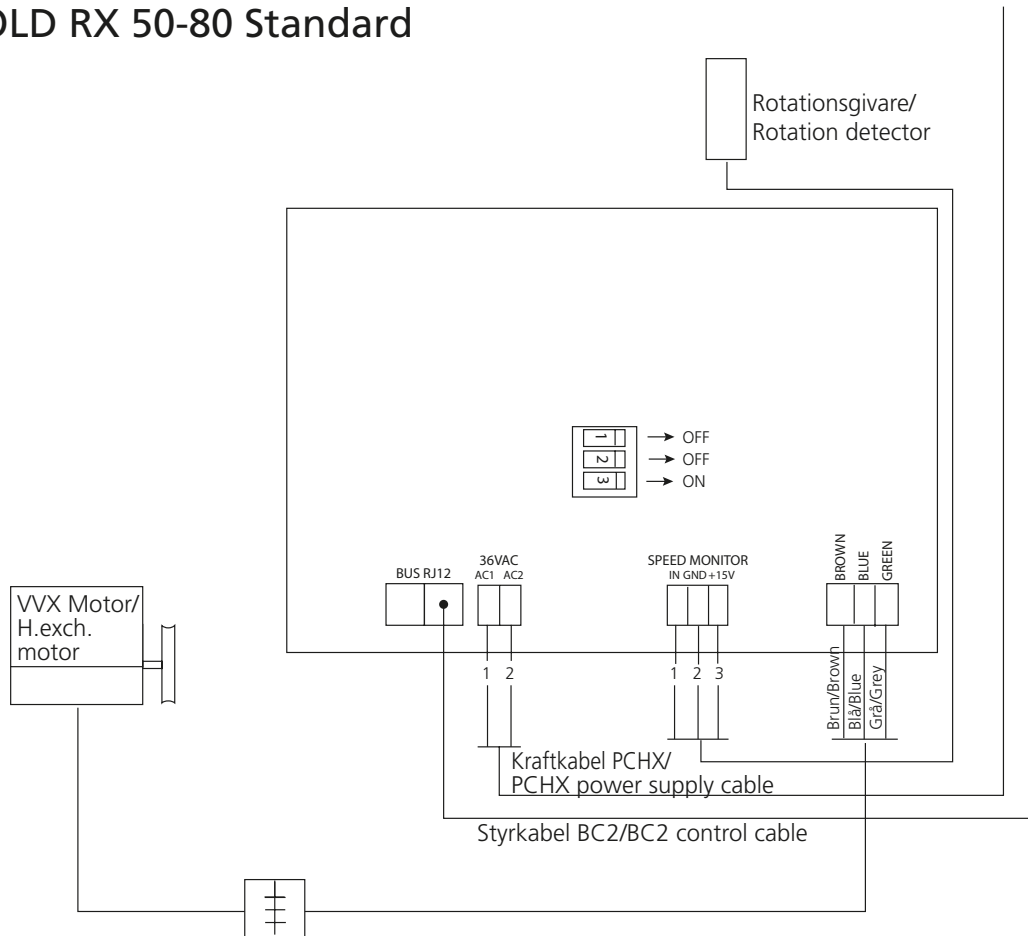

GOLD RX 50/60

B: GOLD RX/PX/CX/SD 08/11 eff.var./cap.var. 2, 12-120

C: GOLD RX 50-80 Standard

C: GOLD RX 50-120 RECOsorptic

L: GOLD RX/PX/CX/SD 50-100

Styrkablar med snabbkoppling/
Control cables with quick connector

M: GOLD RX/PX/CX/SD 50-100

Styrkablar med snabbkoppling/
Control cables with quick connector