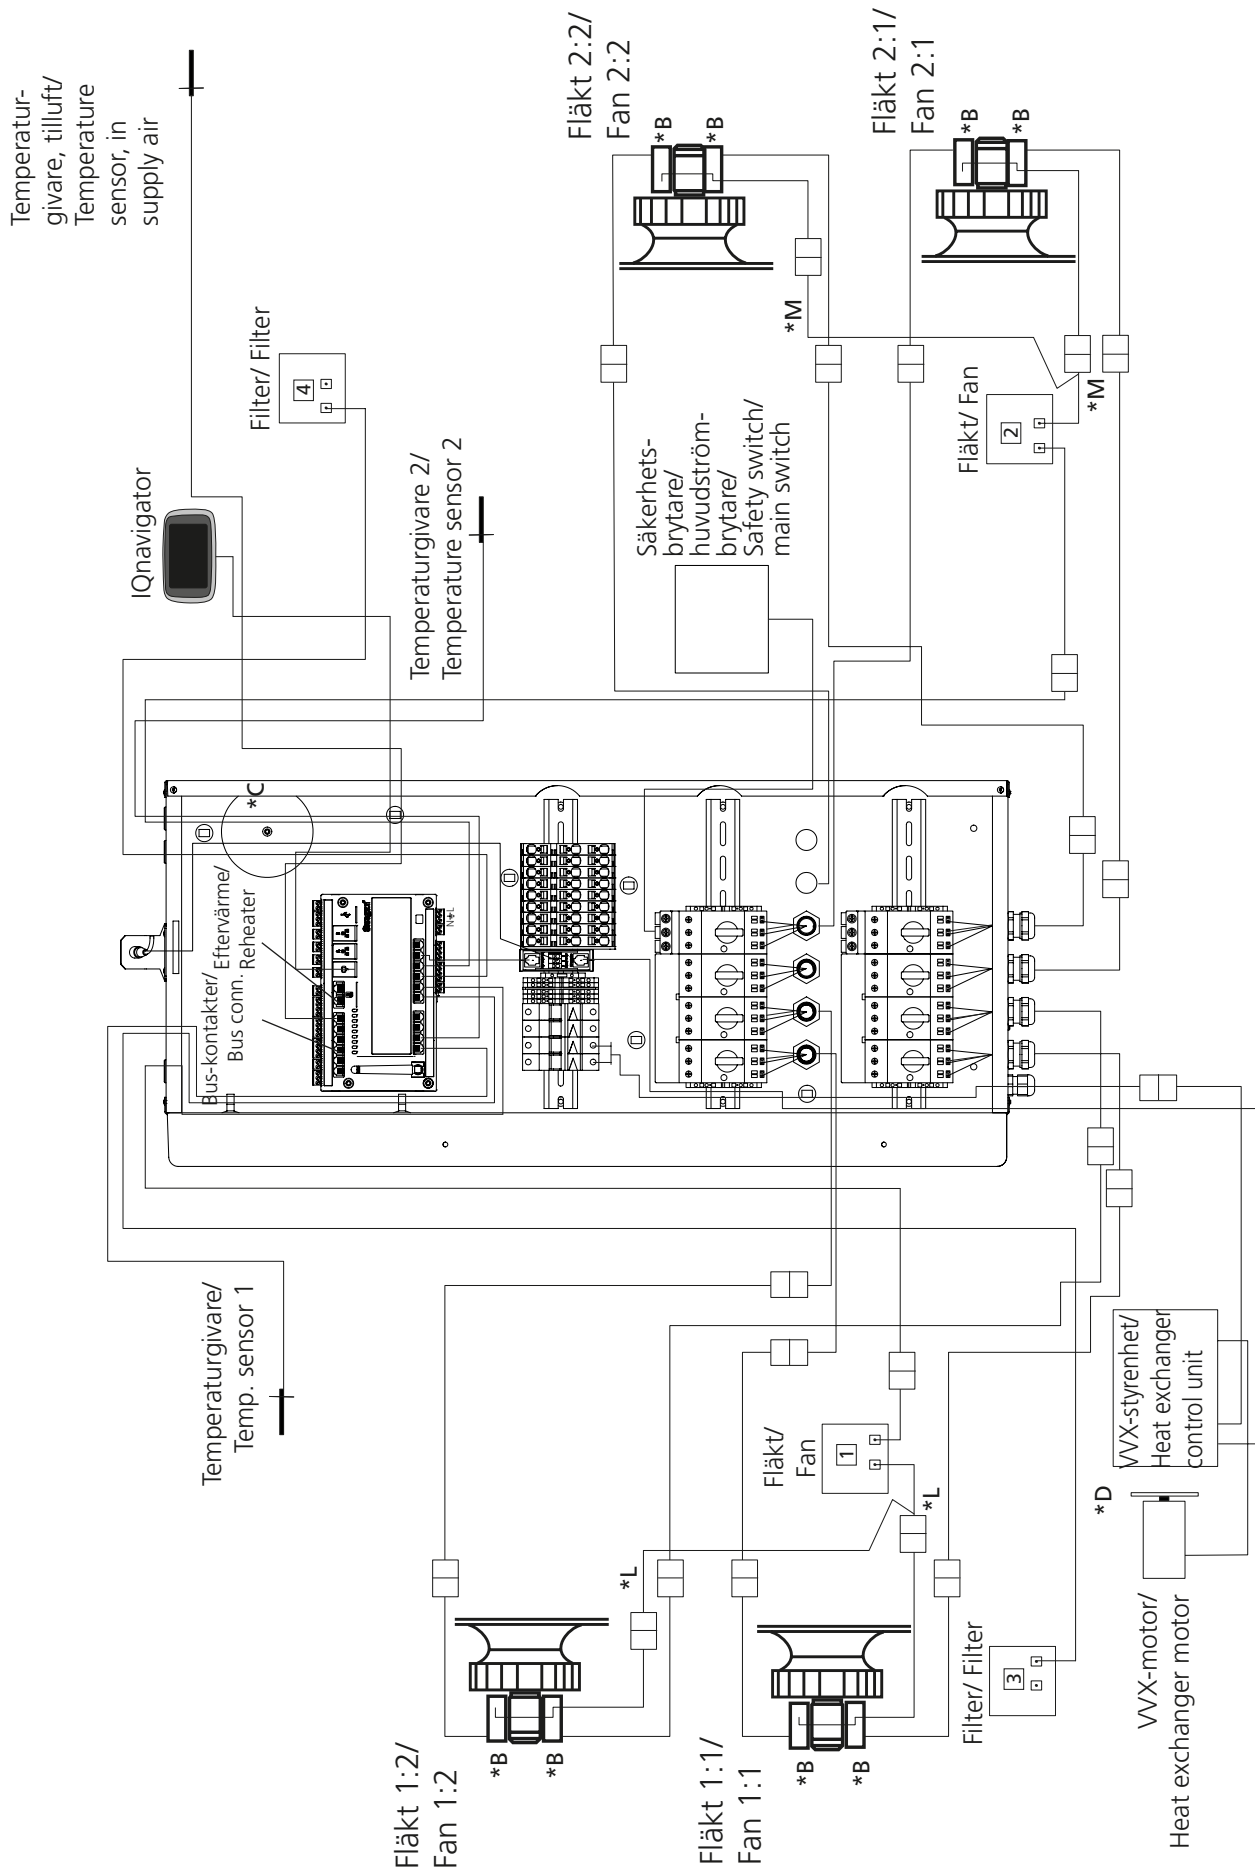

GOLD RX 100 eff.var./cap.var. 2

B: GOLD RX/PX/CX/SD 08/11 eff.var./cap.var. 2, 12-120

C: GOLD RX 100/120

D: GOLD RX 50-120 RECOsorptic, 100/120 Standard

L: GOLD RX/PX/CX/SD 50-100

Styrkablar med snabbkoppling/
Control cables with quick connector

M: GOLD RX/PX/CX/SD 50-100

Styrkablar med snabbkoppling/
Control cables with quick connector