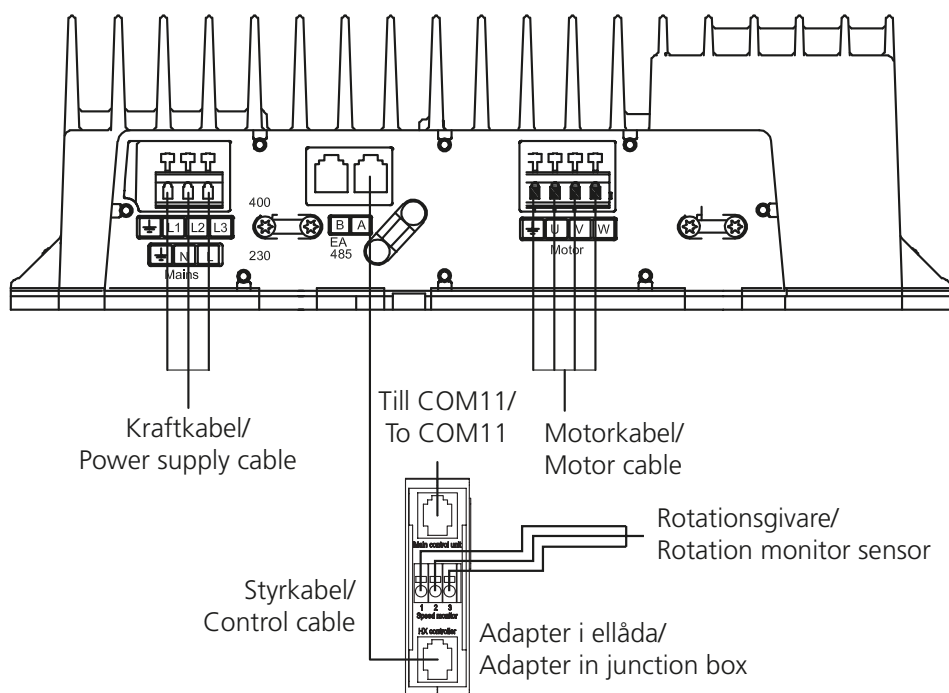

GOLD RX 100 eff.var./cap.var. 2

B: GOLD RX/PX/CX/SD 08/11 eff.var./cap.var. 2, 12-120

C: GOLD RX 100/120

D: GOLD RX 50-120 RECOsorptic, 100/120 Standard

L: GOLD RX/PX/CX/SD 50-100

Styrkablar med snabbkoppling/
Control cables with quick connector

M: GOLD RX/PX/CX/SD 50-100

Styrkablar med snabbkoppling/
Control cables with quick connector