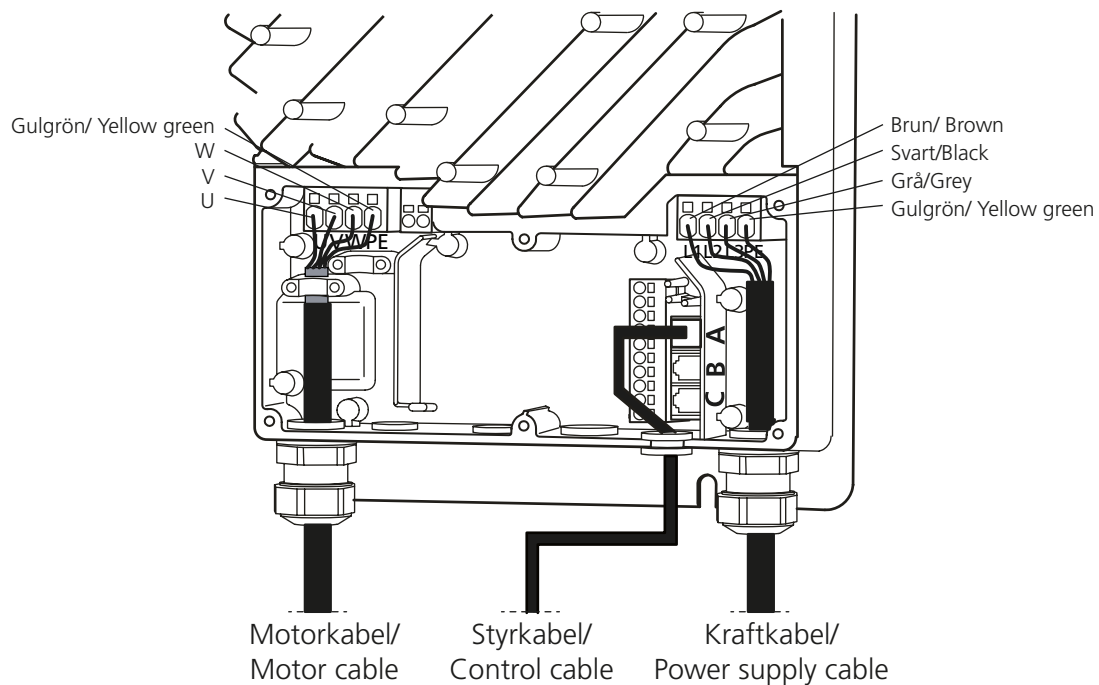

GOLD RX 100 eff.var./cap.var. 2

B: GOLD RX/PX/CX/SD 08/11 eff.var./cap.var. 2, 12-120

C: GOLD RX 100/120

D: GOLD RX 50-120 RECOsorptic, 100/120 Standard

L: GOLD RX/PX/CX/SD 50-100

Styrkablar med snabbkoppling/
Control cables with quick connector

M: GOLD RX/PX/CX/SD 50-100

Styrkablar med snabbkoppling/
Control cables with quick connector