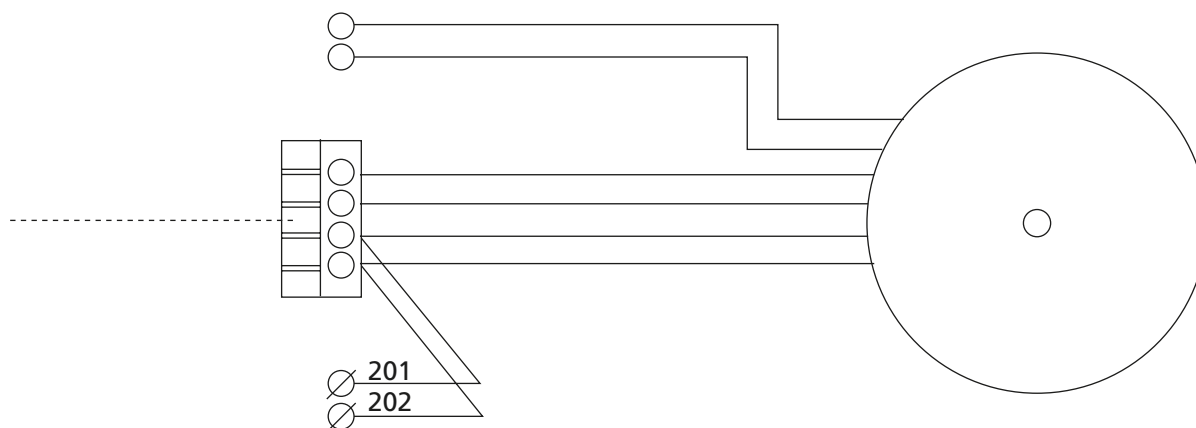

GOLD RX 100 eff.var./cap.var. 2

B: GOLD RX/PX/CX/SD 08/11 eff.var./cap.var. 2, 12-120

C: GOLD RX 100/120

D: GOLD RX 50-120 RECOsorptic, 100/120 Standard

L: GOLD RX/PX/CX/SD 50-100

Styrkablar med snabbkoppling/
Control cables with quick connector

M: GOLD RX/PX/CX/SD 50-100

Styrkablar med snabbkoppling/
Control cables with quick connector