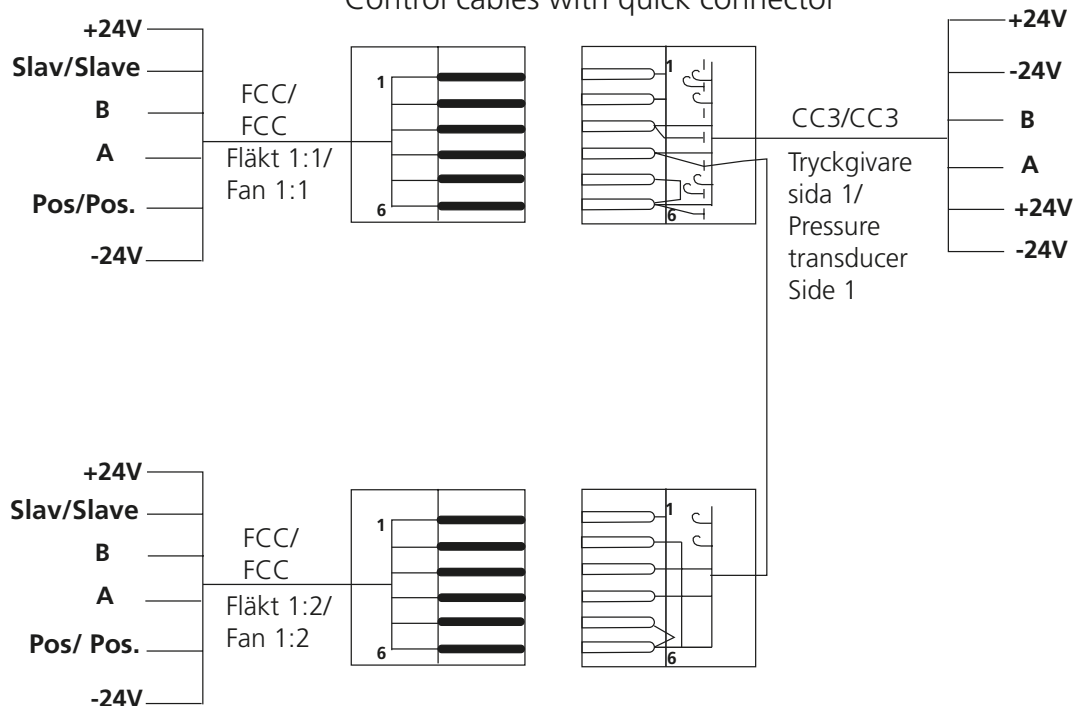

GOLD RX 100 eff.var./cap.var. 2

B: GOLD RX/PX/CX/SD 08/11 eff.var./cap.var. 2, 12-120

C: GOLD RX 100/120

D: GOLD RX 50-120 RECOsorptic, 100/120 Standard

L: GOLD RX/PX/CX/SD 50-100

Styrkablar med snabbkoppling/
Control cables with quick connector

M: GOLD RX/PX/CX/SD 50-100

Styrkablar med snabbkoppling/
Control cables with quick connector