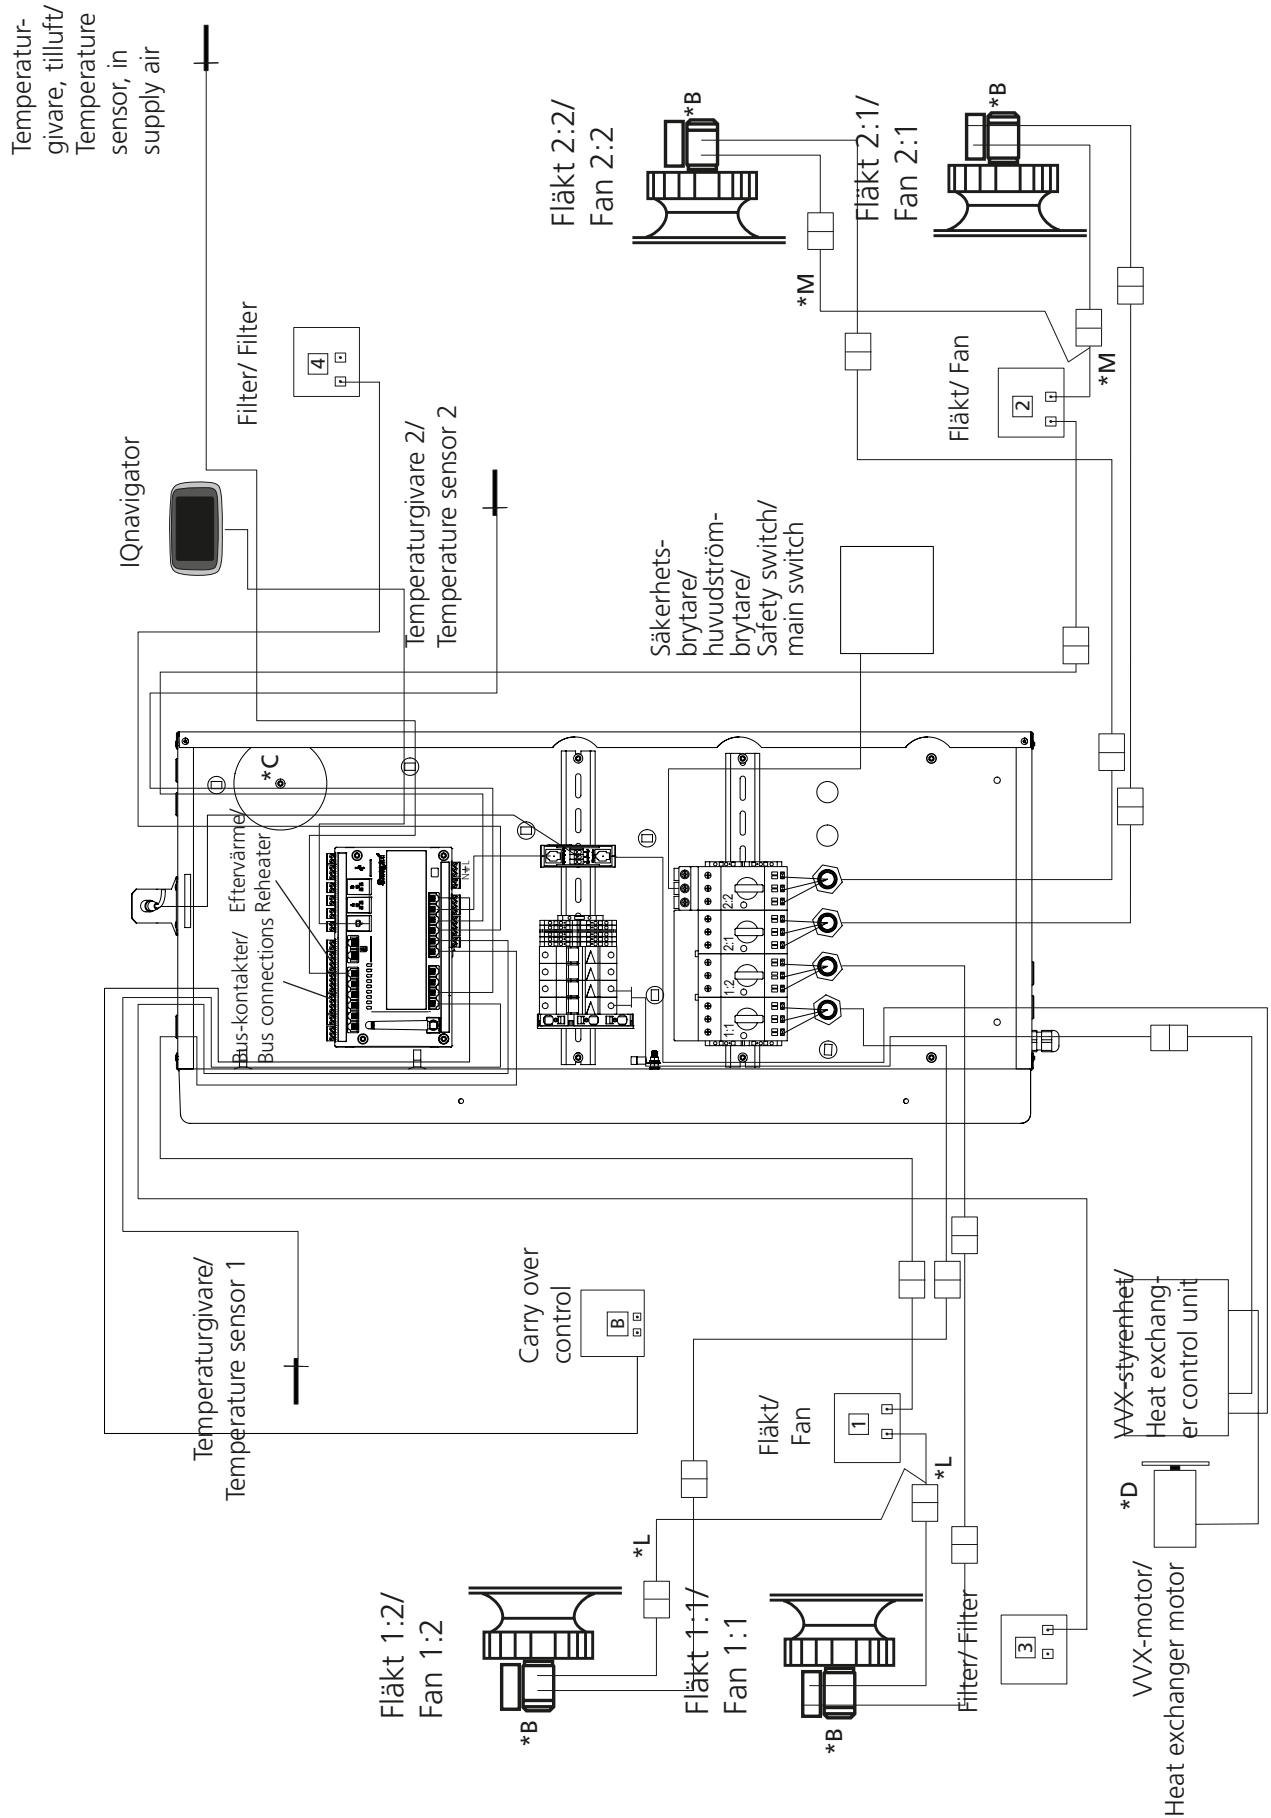

GOLD RX 100 eff.var./cap.var. 1

**B: GOLD RX/PX/CX/SD 08/11 eff.var./cap.var. 2, 12-120**

**C: GOLD RX 100/120**

D: GOLD RX 50-120 RECOsorptic, 100/120 Standard

## L: GOLD RX/PX/CX/SD 50-100

Styrkablar med snabbkoppling/  
Control cables with quick connector

## M: GOLD RX/PX/CX/SD 50-100

Styrkablar med snabbkoppling/  
Control cables with quick connector