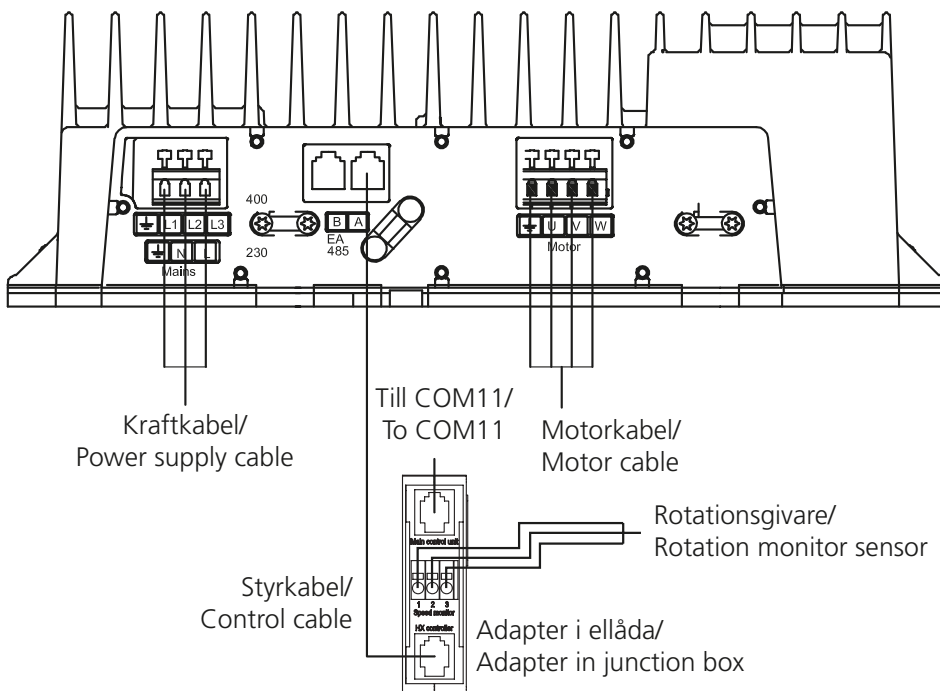

GOLD RX 100 eff.var./cap.var. 1

**B: GOLD RX/PX/CX/SD 08/11 eff.var./cap.var. 2, 12-120**

**C: GOLD RX 100/120**

D: GOLD RX 50-120 RECOsorptic, 100/120 Standard

## L: GOLD RX/PX/CX/SD 50-100

Styrkablar med snabbkoppling/  
Control cables with quick connector

## M: GOLD RX/PX/CX/SD 50-100

Styrkablar med snabbkoppling/  
Control cables with quick connector