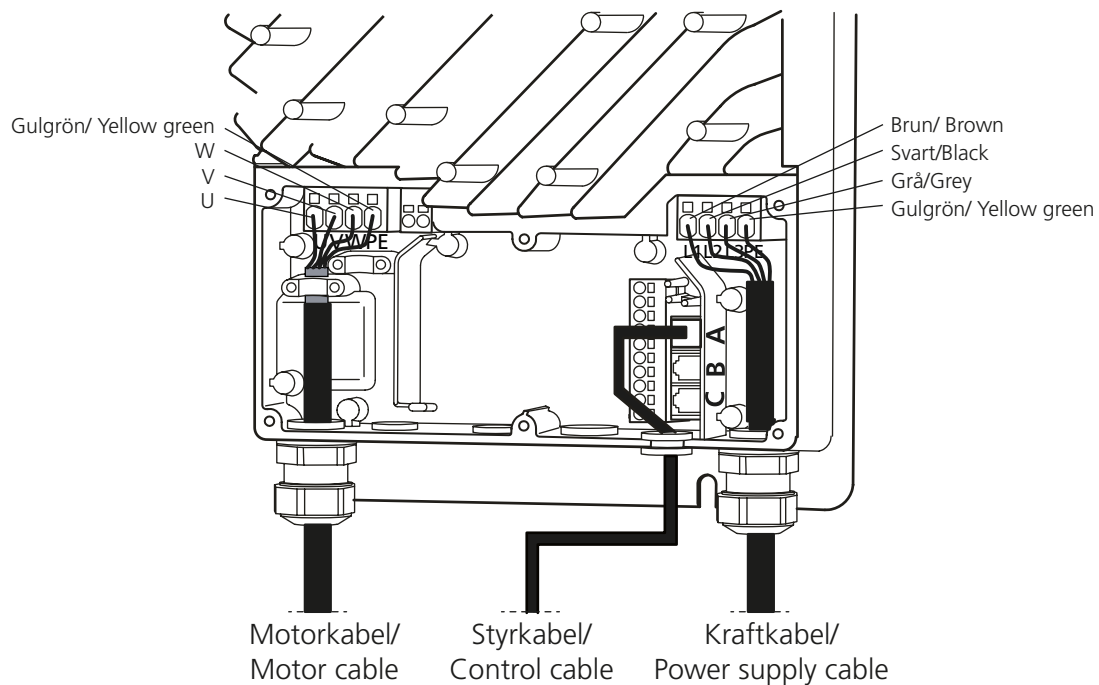

GOLD RX 100 eff.var./cap.var. 1

**B: GOLD RX/PX/CX/SD 08/11 eff.var./cap.var. 2, 12-120**

**C: GOLD RX 100/120**

D: GOLD RX 50-120 RECOsorptic, 100/120 Standard

## L: GOLD RX/PX/CX/SD 50-100

Styrkablar med snabbkoppling/  
Control cables with quick connector

## M: GOLD RX/PX/CX/SD 50-100

Styrkablar med snabbkoppling/  
Control cables with quick connector