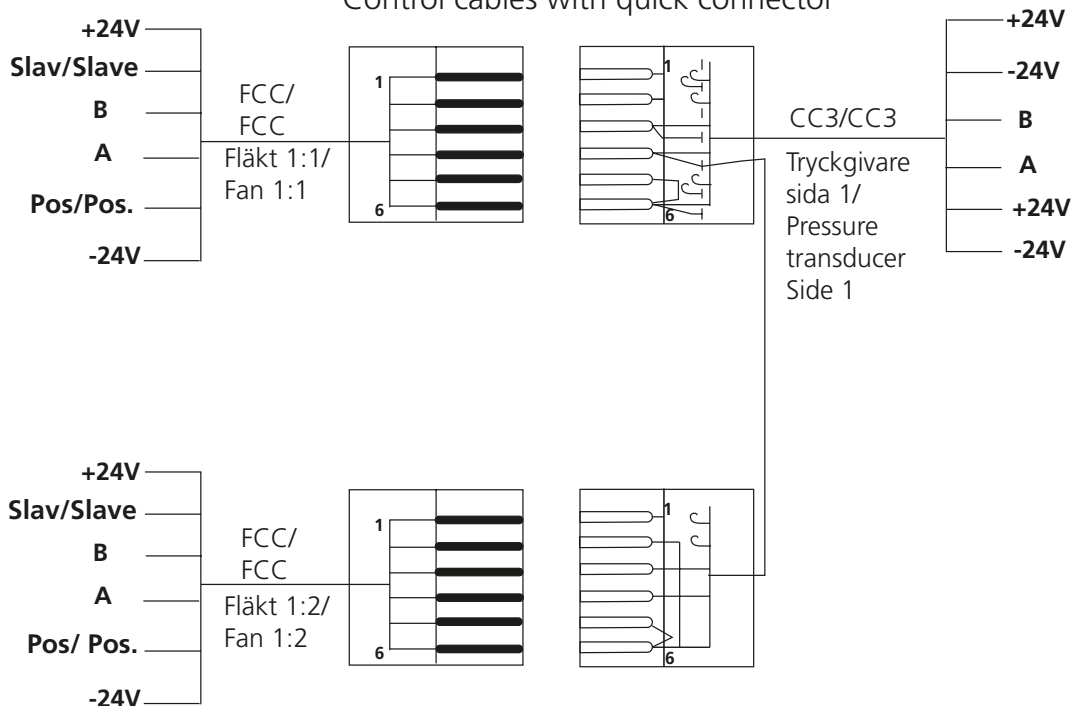

GOLD RX 100 eff.var./cap.var. 1

**B: GOLD RX/PX/CX/SD 08/11 eff.var./cap.var. 2, 12-120**

**C: GOLD RX 100/120**

D: GOLD RX 50-120 RECOsorptic, 100/120 Standard

## L: GOLD RX/PX/CX/SD 50-100

Styrkablar med snabbkoppling/  
Control cables with quick connector

## M: GOLD RX/PX/CX/SD 50-100

Styrkablar med snabbkoppling/  
Control cables with quick connector