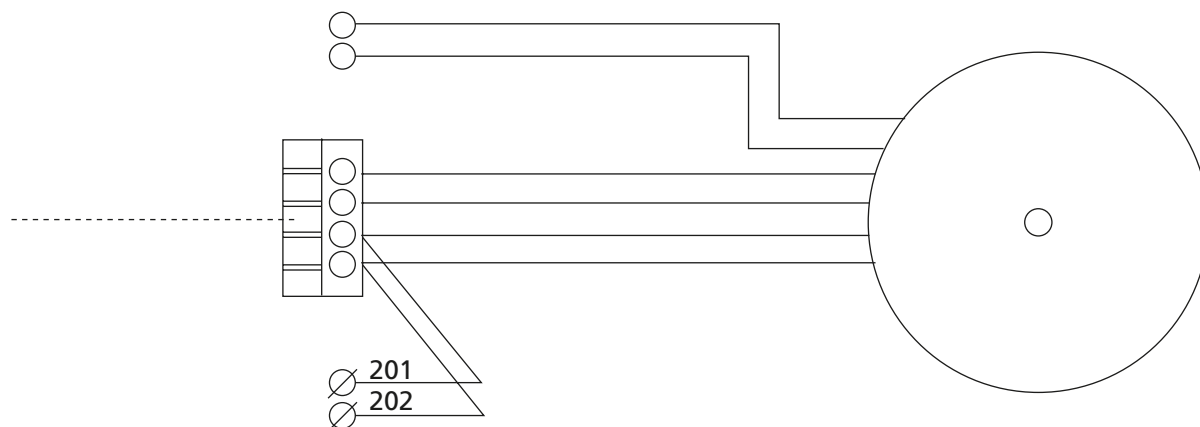

GOLD RX 100 eff.var./cap.var. 1

**B: GOLD RX/PX/CX/SD 08/11 eff.var./cap.var. 2, 12-120**

**C: GOLD RX 100/120**

D: GOLD RX 50-120 RECOsorptic, 100/120 Standard

## L: GOLD RX/PX/CX/SD 50-100

Styrkablar med snabbkoppling/  
Control cables with quick connector

## M: GOLD RX/PX/CX/SD 50-100

Styrkablar med snabbkoppling/  
Control cables with quick connector